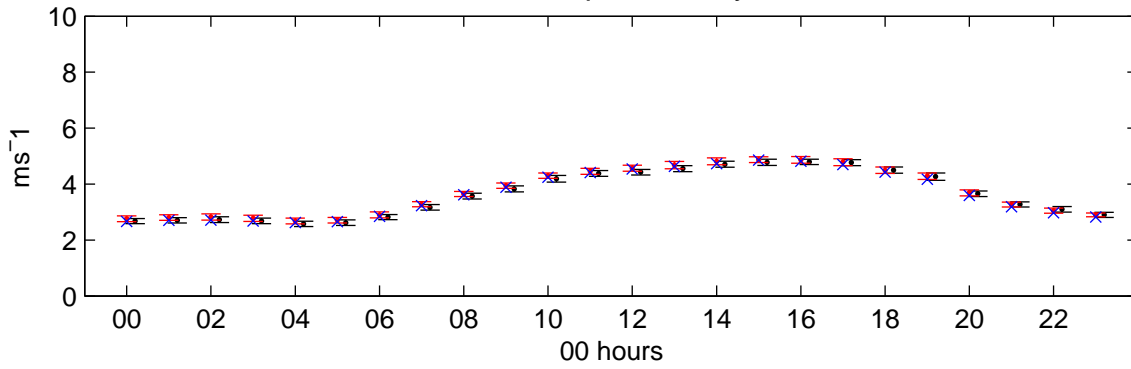

Wind Speed – July