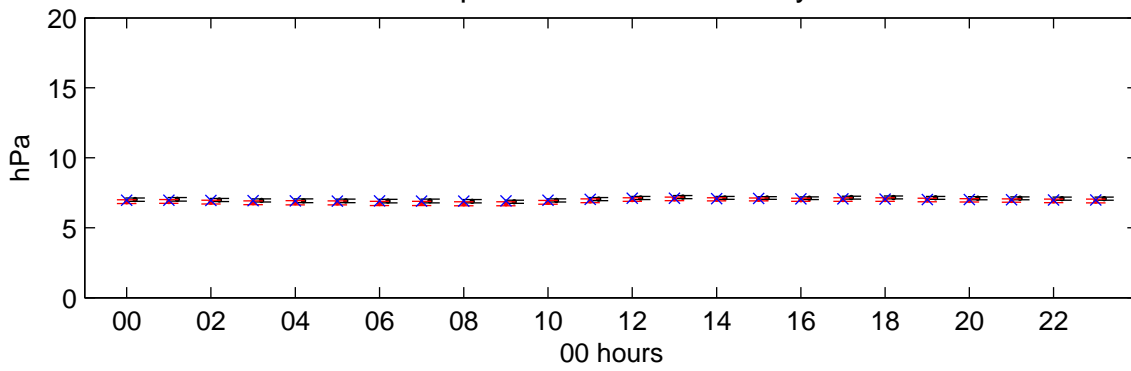

Vapour Pressure – January