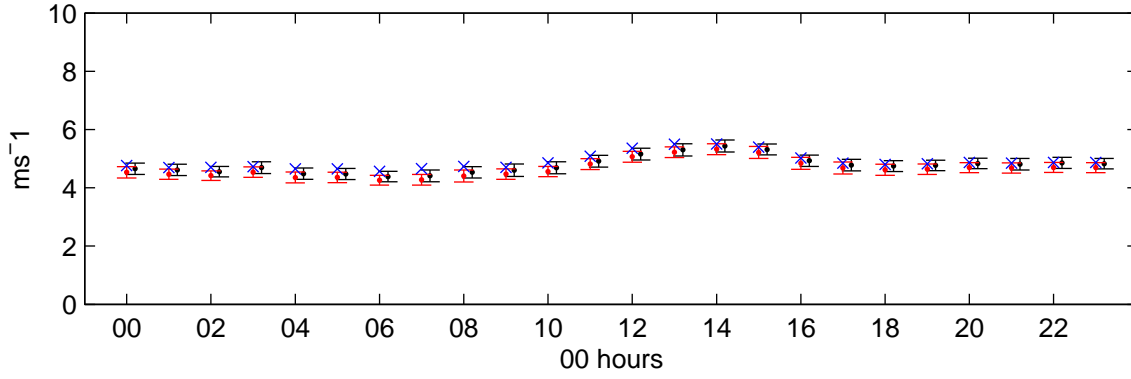

Ringway (2020s) Medium Low – hourly means

Wind Speed – January