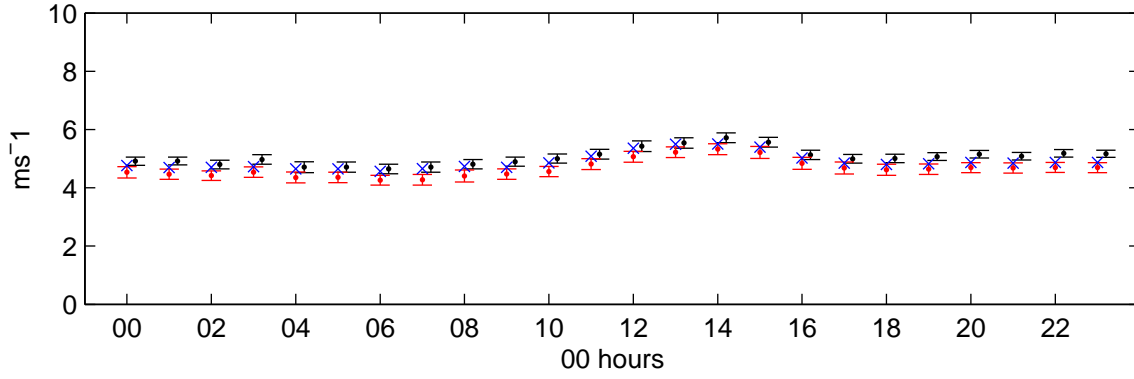

Ringway (2080s) High – hourly means

Wind Speed – January

Wind Speed – July

Vapour Pressure – January

Vapour Pressure – July