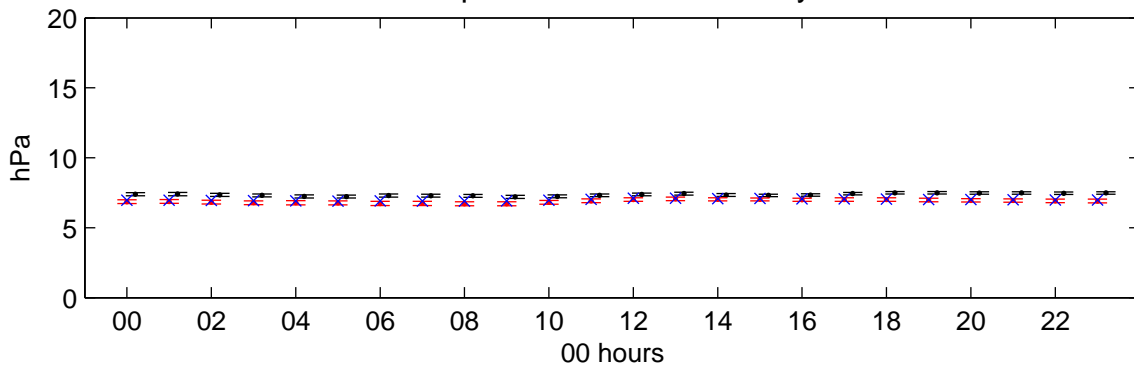

Ringway (2080s) High – hourly means

Wind Speed – January

Wind Speed – July

Vapour Pressure – January

Vapour Pressure – July