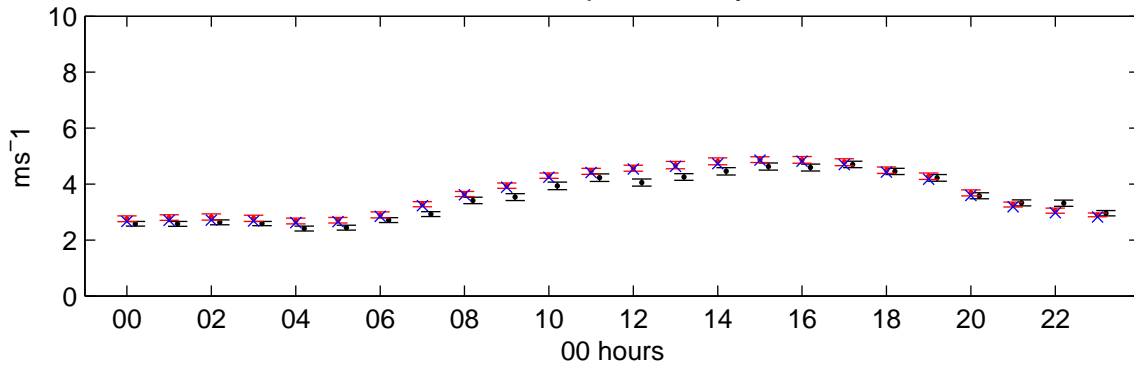

Ringway (2080s) High – hourly means

Wind Speed – January

Wind Speed – July

Vapour Pressure – January

Vapour Pressure – July