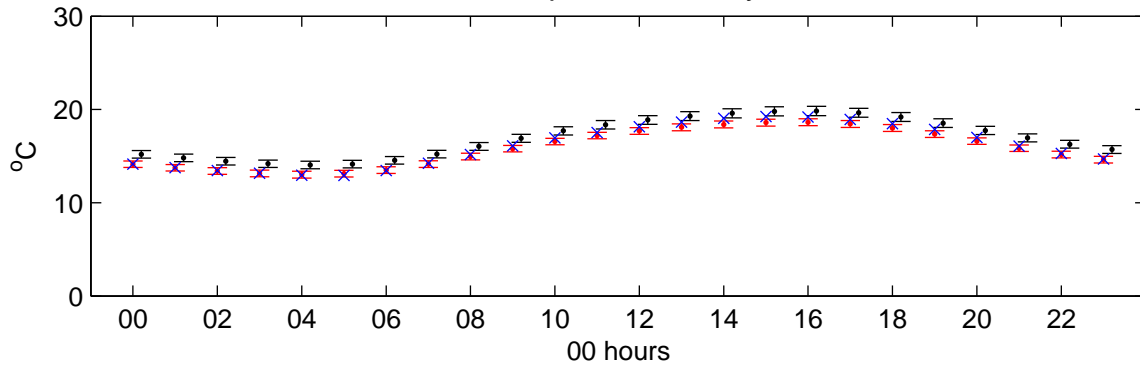

Ringway (2020s) Medium High – hourly means

Temperature – January

Temperature – July

Sunshine – January

Sunshine – July