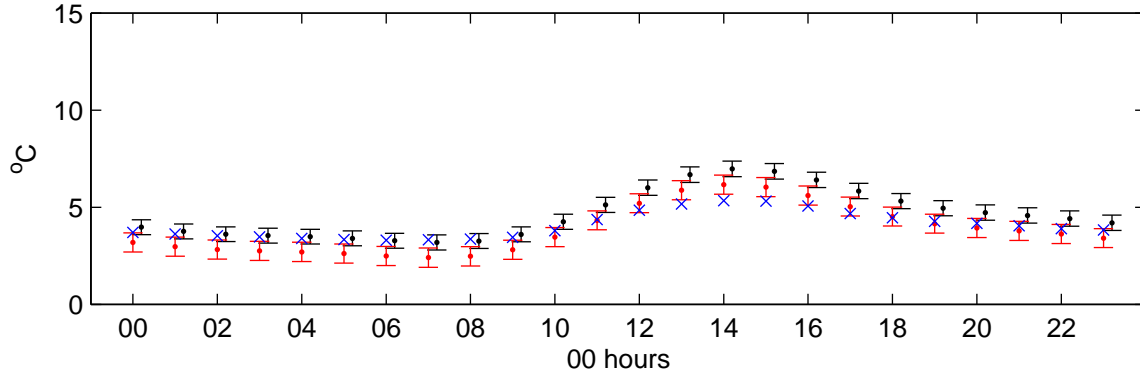

Ringway (2020s) Medium High – hourly means

Temperature – January

Temperature – July

Sunshine – January

Sunshine – July