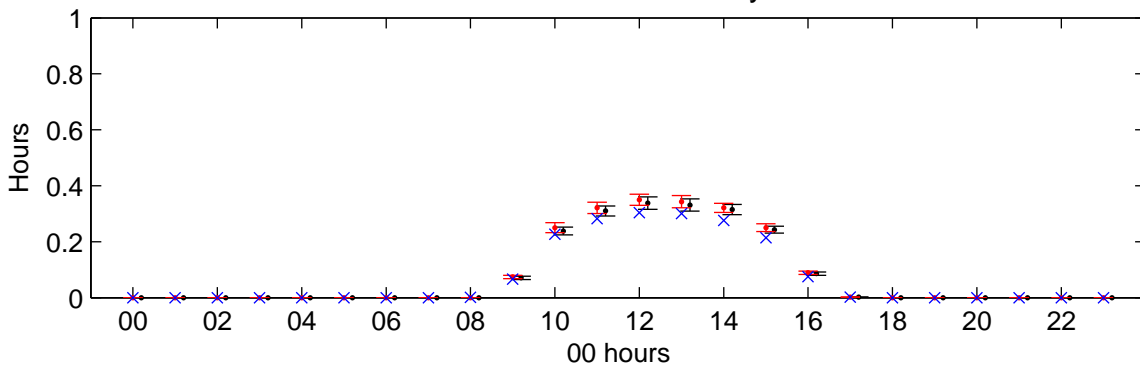

Ringway (2020s) Medium High – hourly means

Temperature – January

Temperature – July

Sunshine – January

Sunshine – July