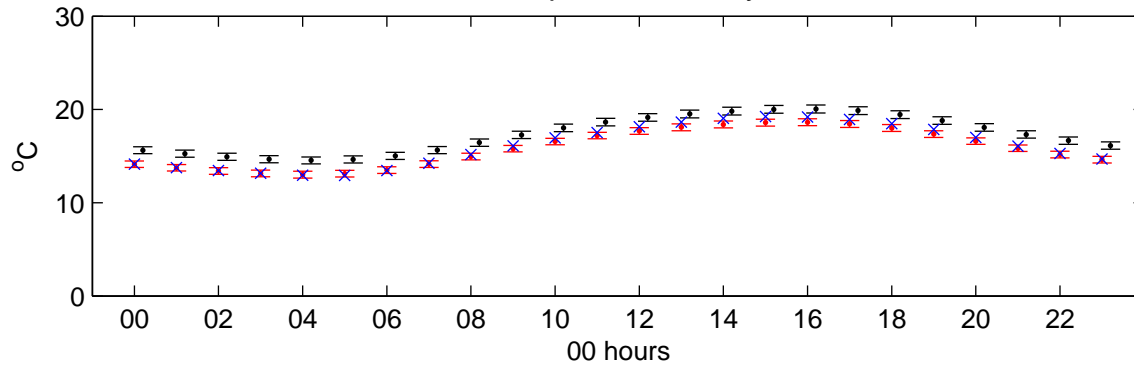

Ringway (2050s) Low – hourly means

Temperature – January

Temperature – July

Sunshine – January

Sunshine – July