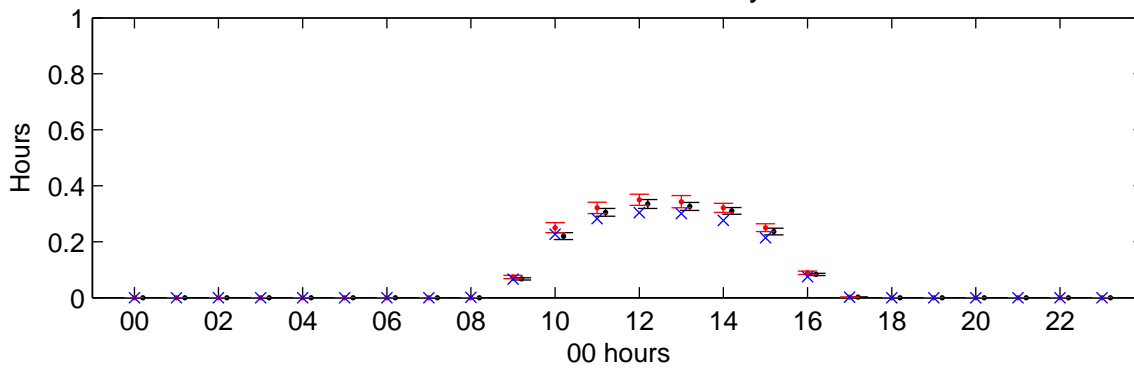

Ringway (2050s) Low – hourly means

Temperature – January

Temperature – July

Sunshine – January

Sunshine – July