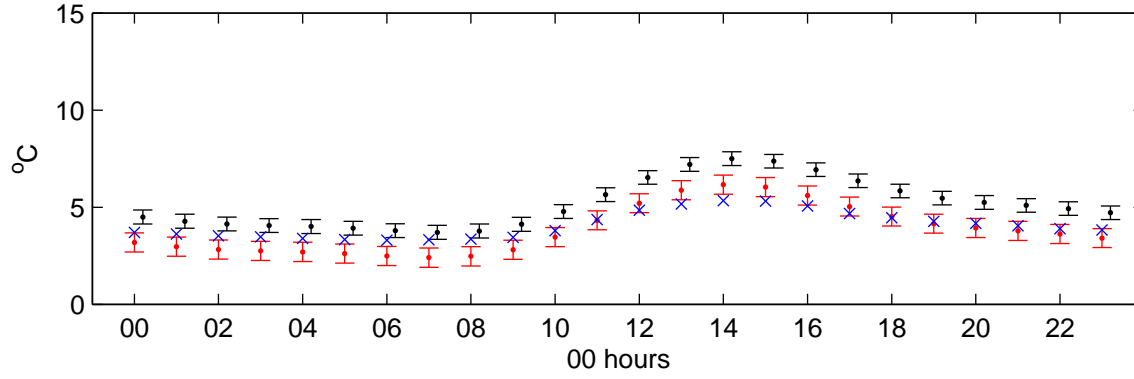

Ringway (2050s) Low – hourly means

Temperature – January

Temperature – July

Sunshine – January

Sunshine – July