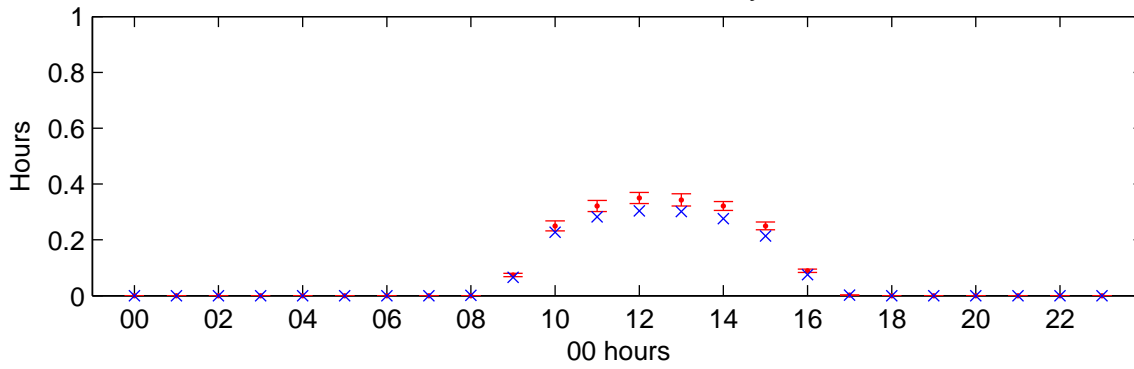

Sunshine – January