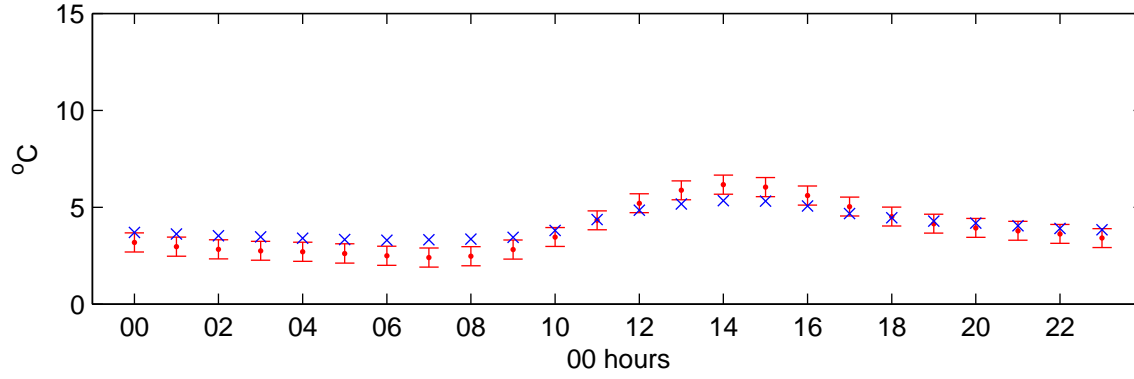

Ringway Validation – hourly means

Temperature – January