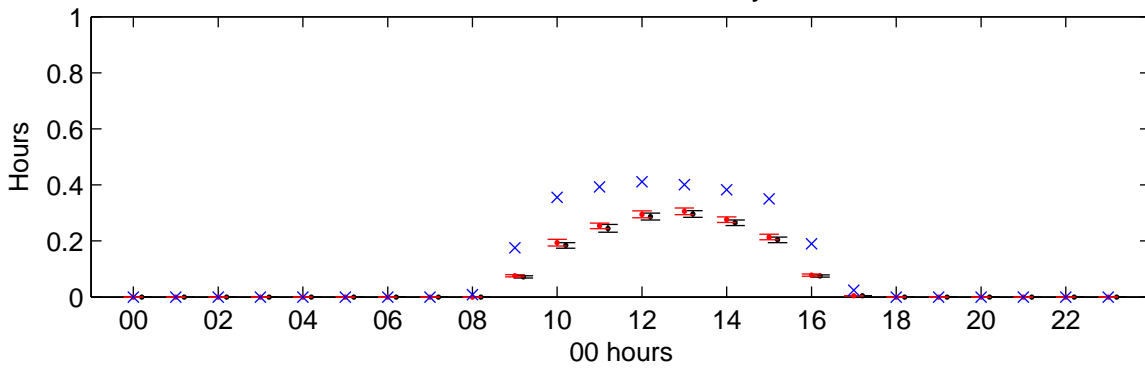

Ringway (2080s) Medium Low – hourly standard deviations

Temperature – January

Temperature – July

Sunshine – January

Sunshine – July