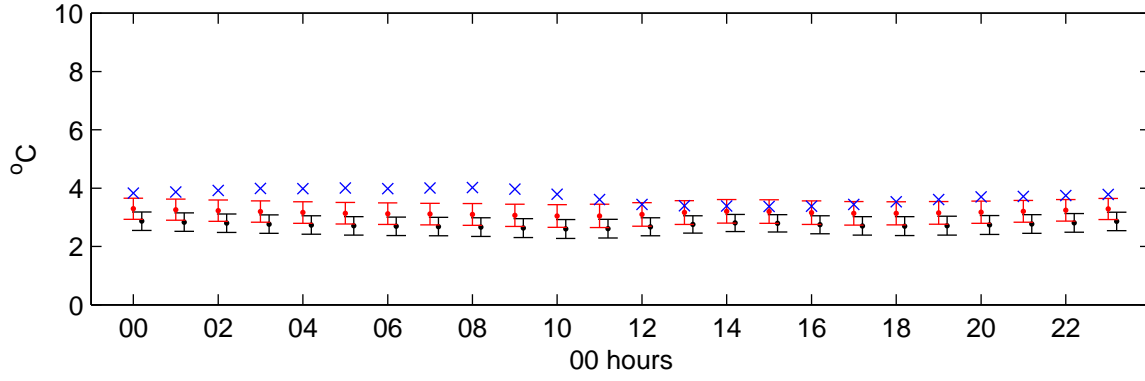

Ringway (2080s) Medium Low – hourly standard deviations

Temperature – January

Temperature – July

Sunshine – January

Sunshine – July