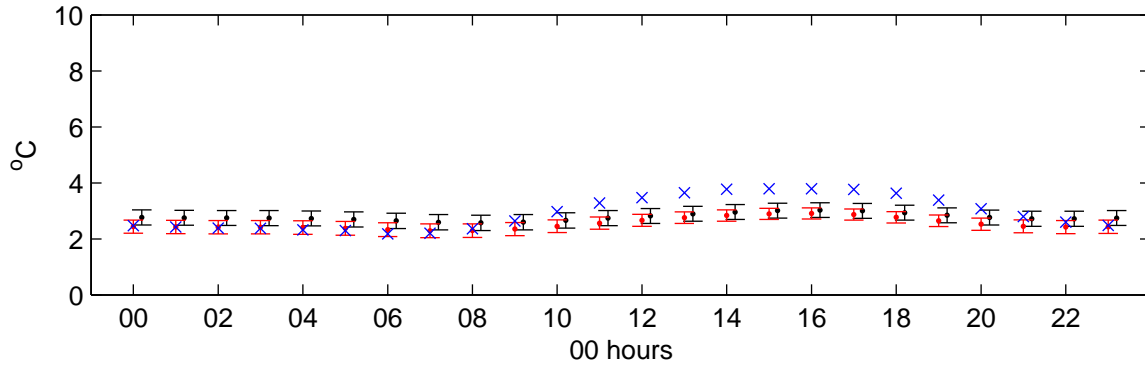

Ringway (2080s) Medium Low – hourly standard deviations

Temperature – January

Temperature – July

Sunshine – January

Sunshine – July