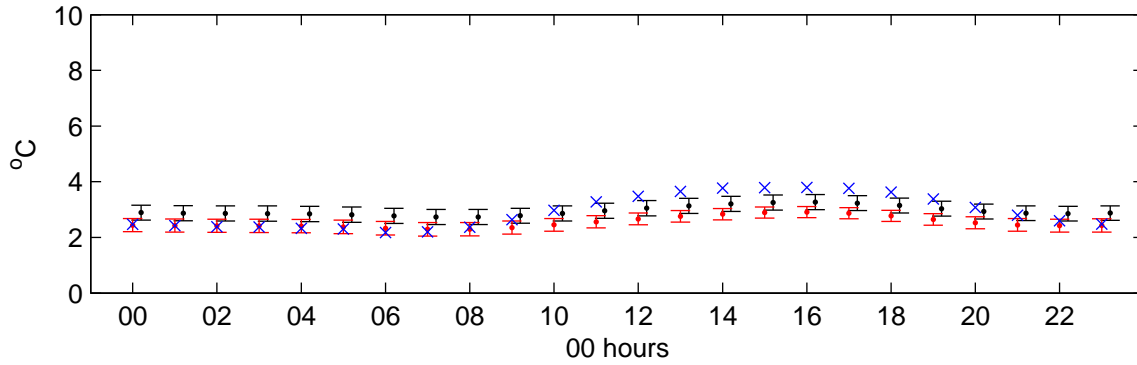

Ringway (2050s) Medium Low – hourly standard deviations

Temperature – January

Temperature – July

Sunshine – January

Sunshine – July