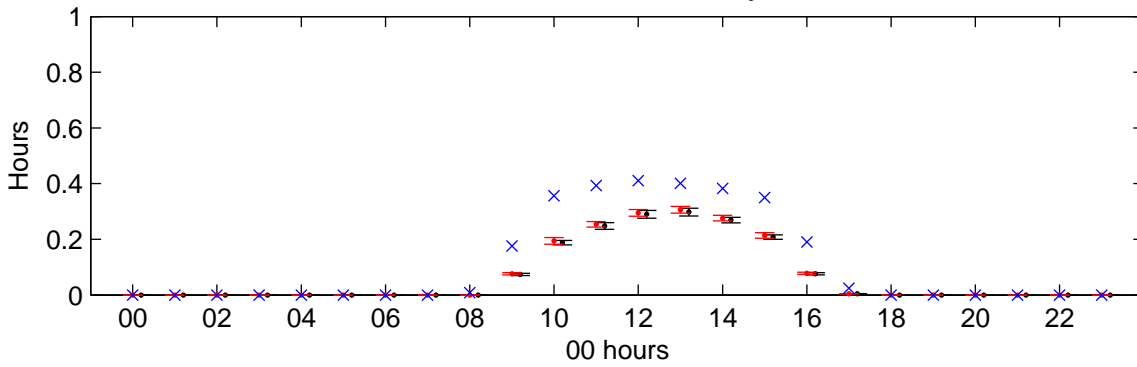

Ringway (2050s) Medium Low – hourly standard deviations

Temperature – January

Temperature – July

Sunshine – January

Sunshine – July