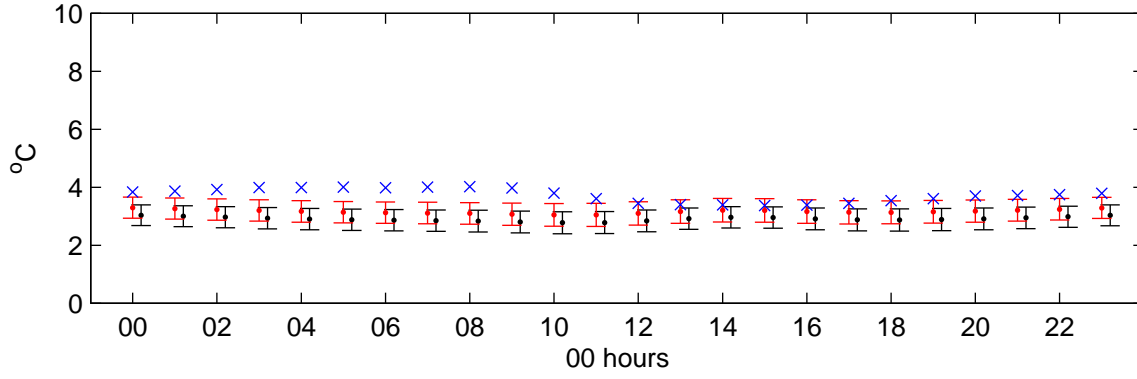

Ringway (2050s) Medium Low – hourly standard deviations

Temperature – January

Temperature – July

Sunshine – January

Sunshine – July