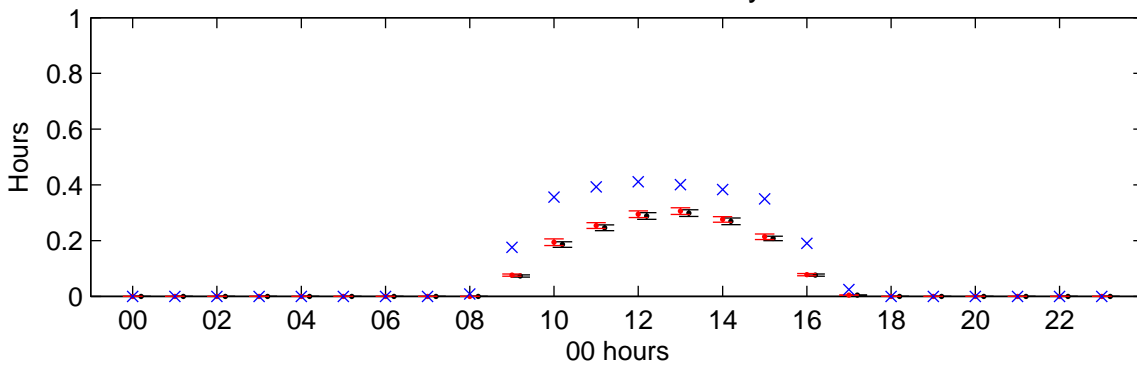

Ringway (2080s) Low – hourly standard deviations

Temperature – January

Temperature – July

Sunshine – January

Sunshine – July