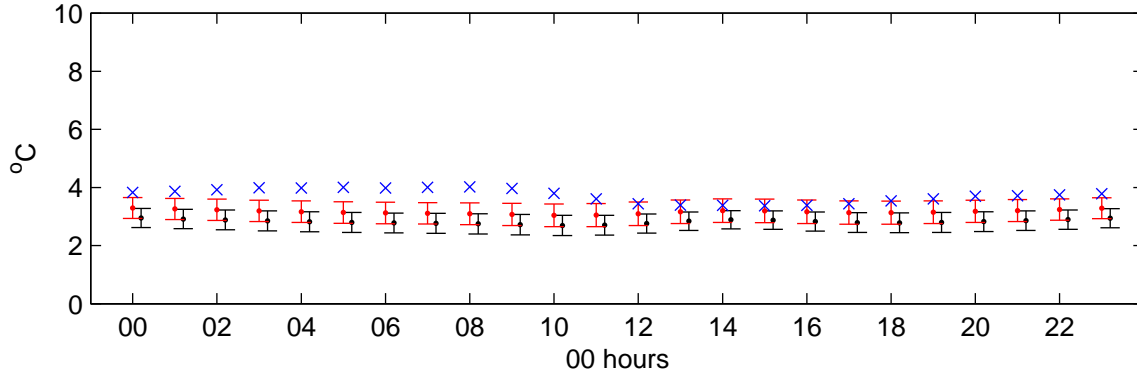

Ringway (2080s) Low – hourly standard deviations

Temperature – January

Temperature – July

Sunshine – January

Sunshine – July