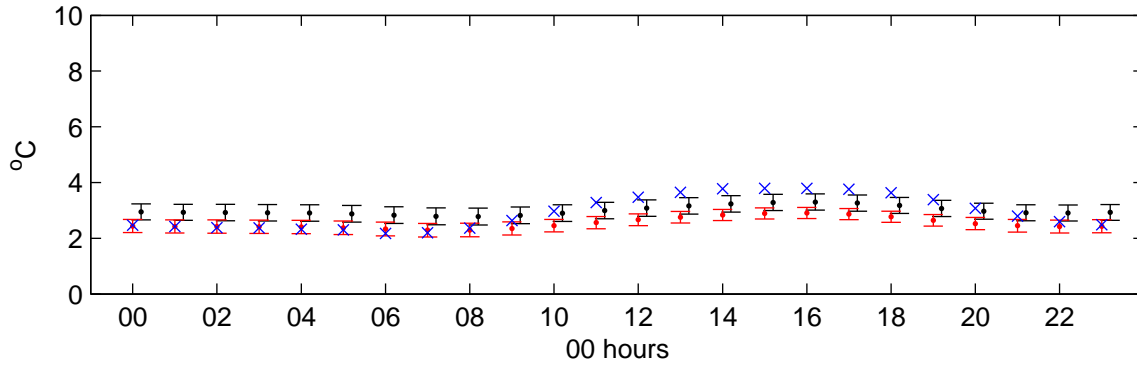

Ringway (2080s) Low – hourly standard deviations

Temperature – January

Temperature – July

Sunshine – January

Sunshine – July