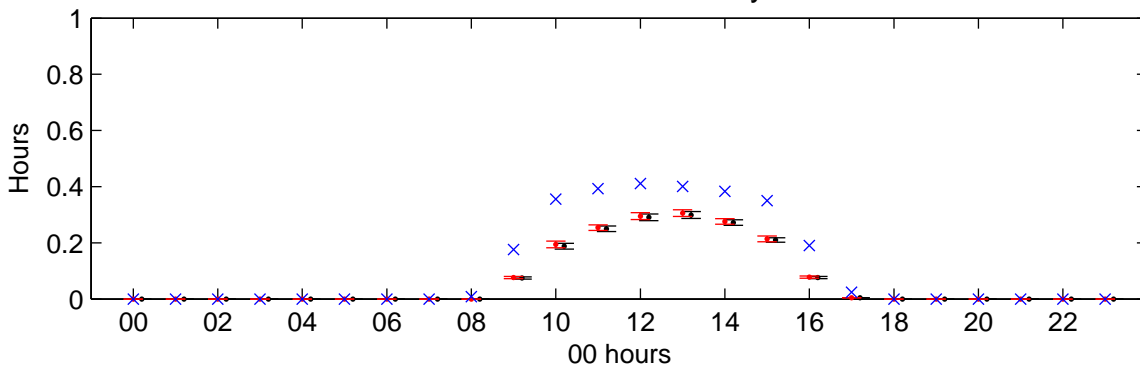

Ringway (2020s) Low – hourly standard deviations

Temperature – January

Temperature – July

Sunshine – January

Sunshine – July