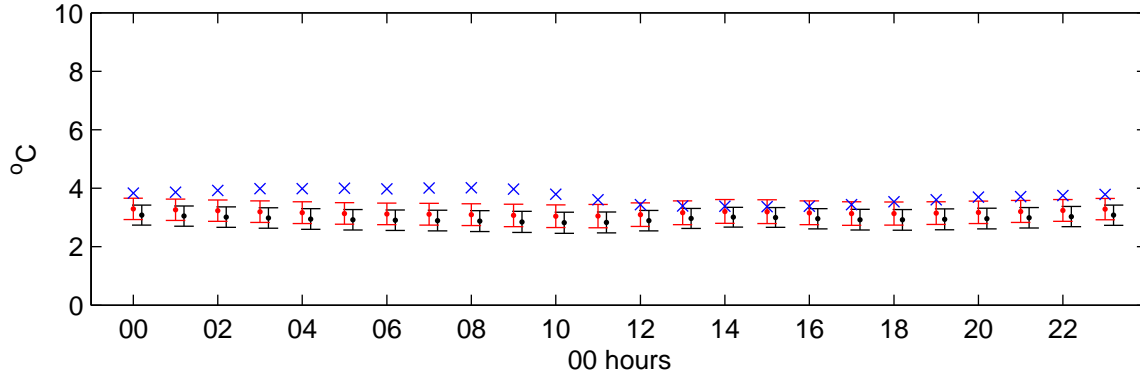

Ringway (2020s) Low – hourly standard deviations

Temperature – January

Temperature – July

Sunshine – January

Sunshine – July