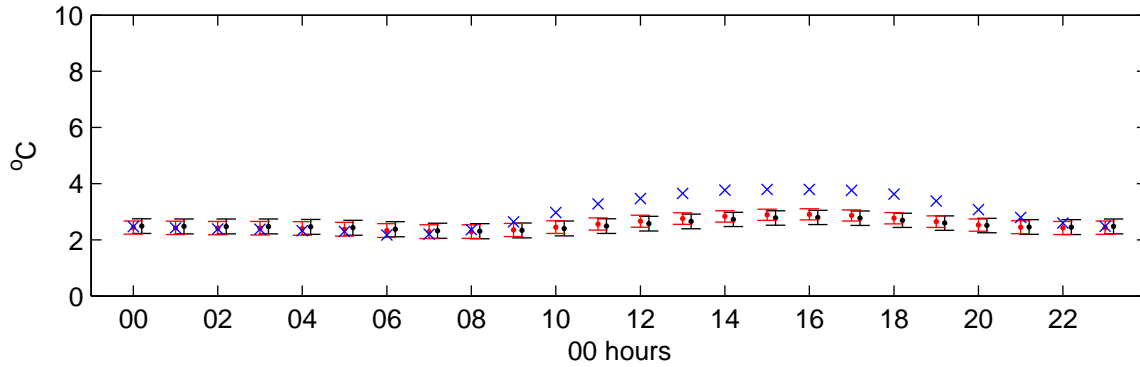

Ringway (2020s) Low – hourly standard deviations

Temperature – January

Temperature – July

Sunshine – January

Sunshine – July