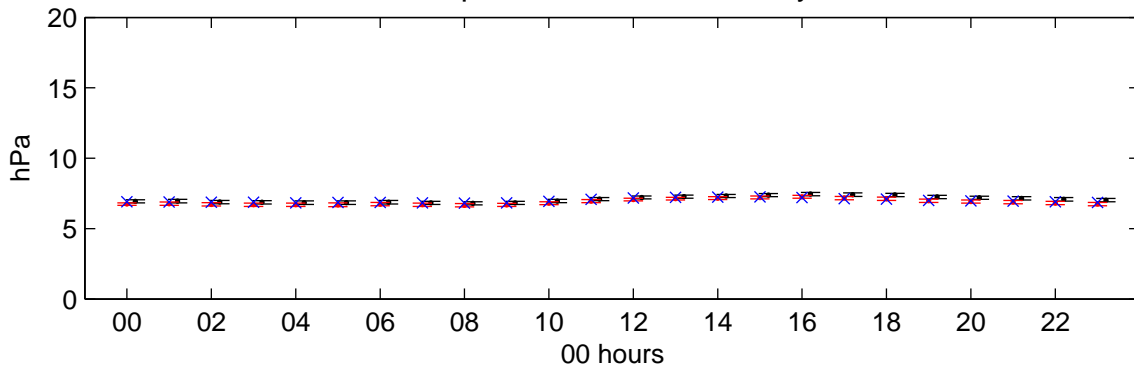

Paisley (2080s) Medium Low – hourly means

Wind Speed – January

Wind Speed – July

Vapour Pressure – January

Vapour Pressure – July