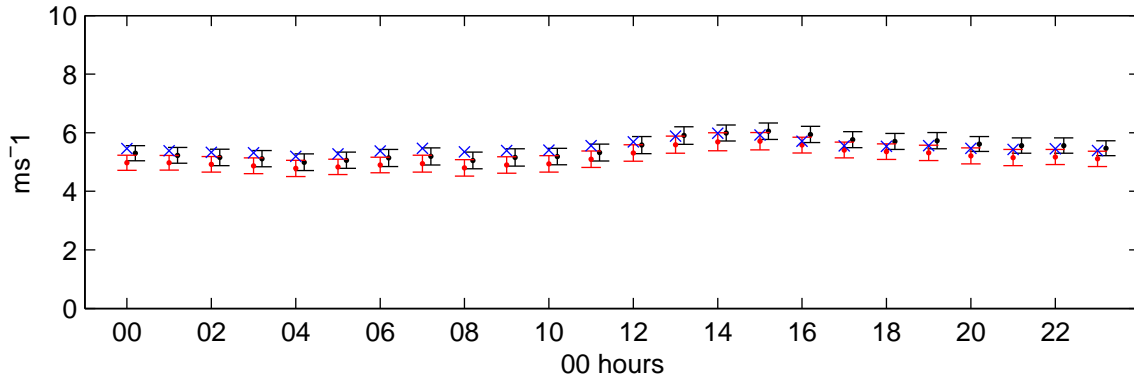

Paisley (2080s) Medium Low – hourly means

Wind Speed – January

Wind Speed – July

Vapour Pressure – January

Vapour Pressure – July