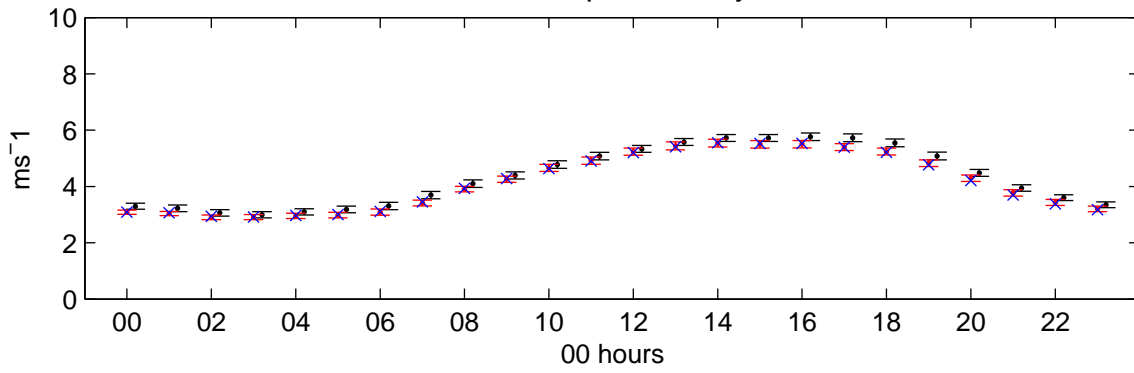

Paisley (2080s) Medium Low – hourly means

Wind Speed – January

Wind Speed – July

Vapour Pressure – January

Vapour Pressure – July