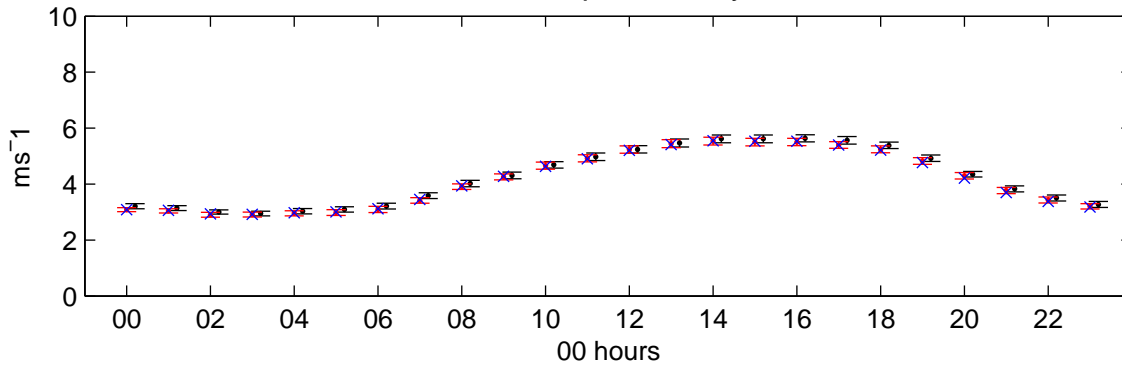

Paisley (2050s) Low – hourly means

Wind Speed – January

Wind Speed – July

Vapour Pressure – January

Vapour Pressure – July