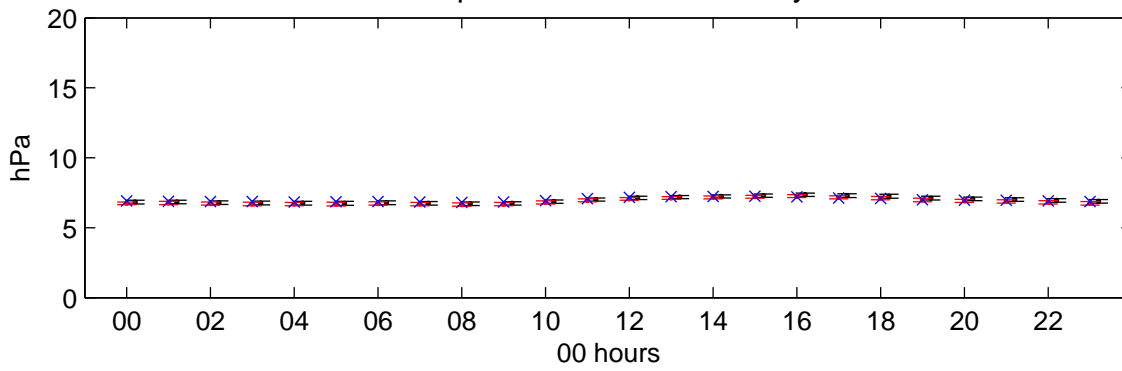

Paisley (2050s) Low – hourly means

Wind Speed – January

Wind Speed – July

Vapour Pressure – January

Vapour Pressure – July