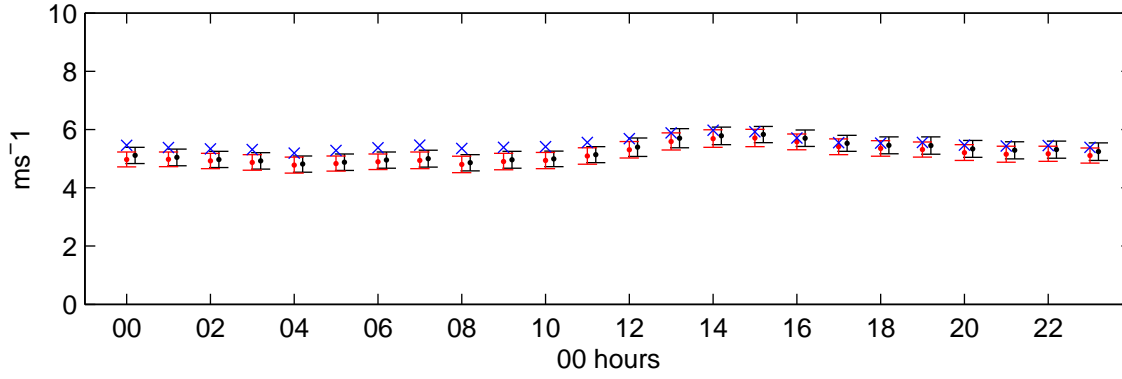

Paisley (2050s) Low – hourly means

Wind Speed – January

Wind Speed – July

Vapour Pressure – January

Vapour Pressure – July