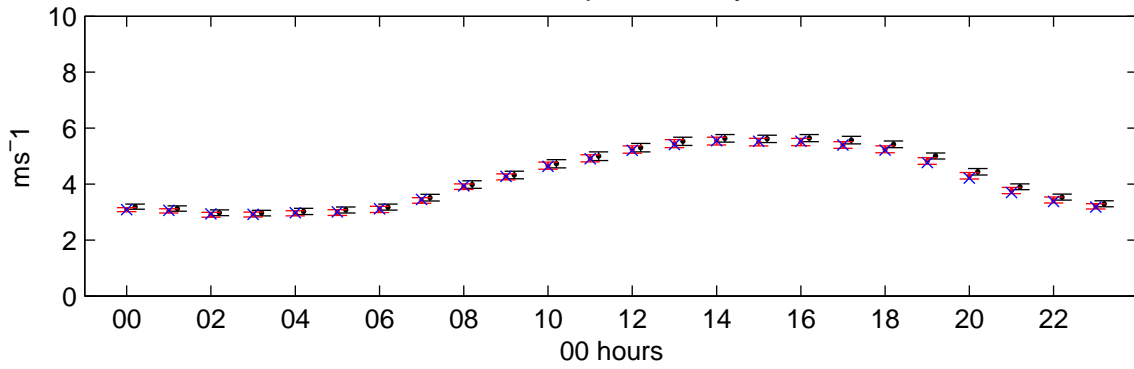

Paisley (2020s) High – hourly means

Wind Speed – January

Wind Speed – July

Vapour Pressure – January

Vapour Pressure – July