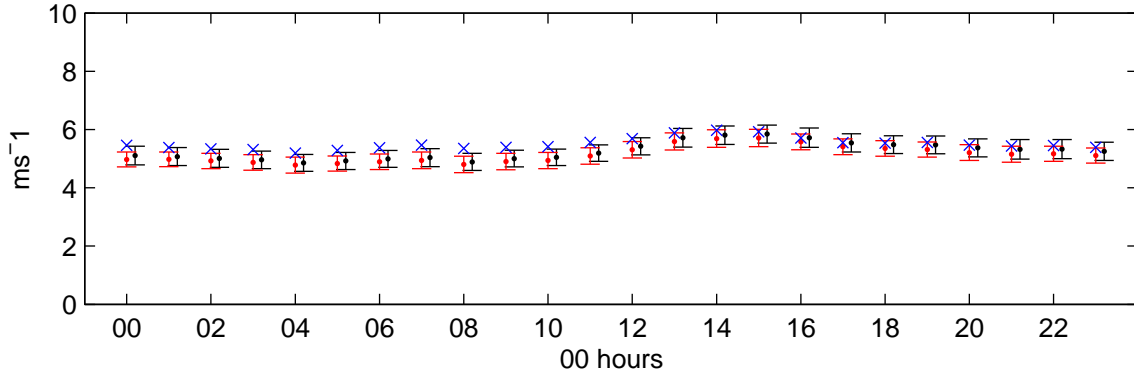

Paisley (2020s) High – hourly means

Wind Speed – January

Wind Speed – July

Vapour Pressure – January

Vapour Pressure – July