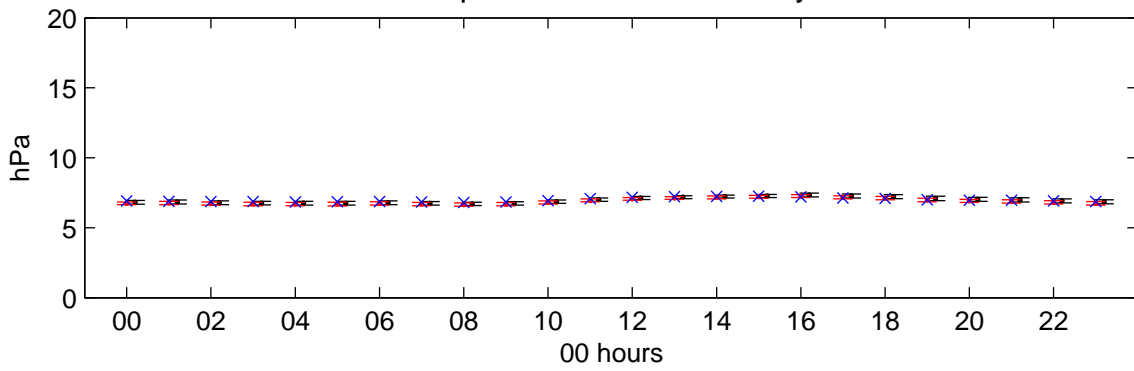

Paisley (2020s) High – hourly means

Wind Speed – January

Wind Speed – July

Vapour Pressure – January

Vapour Pressure – July