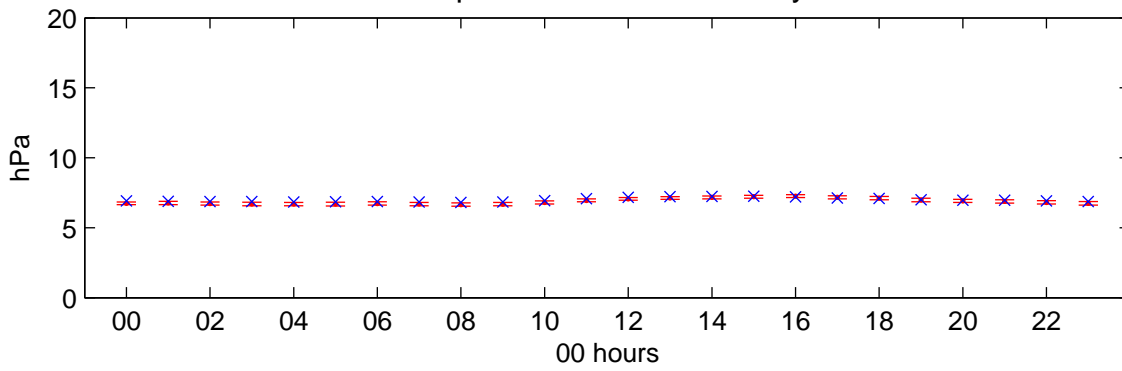

Paisley Validation – hourly means

Wind Speed – January

Wind Speed – July

Vapour Pressure – January

Vapour Pressure – July