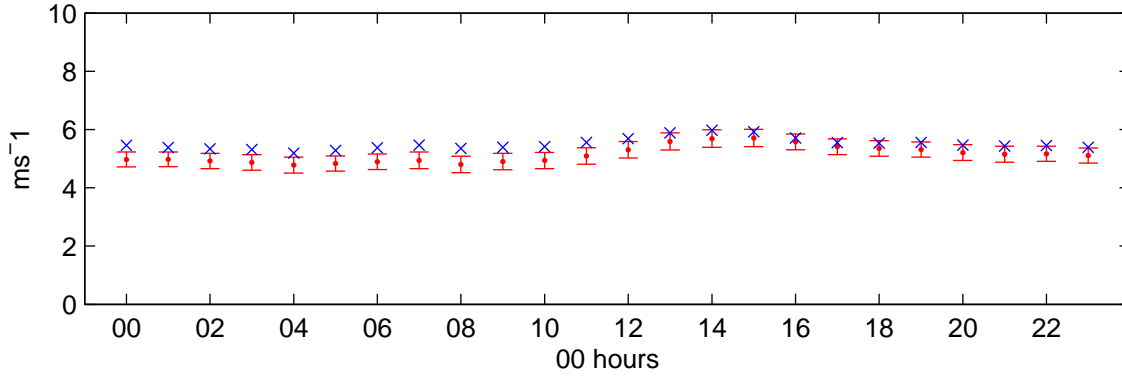

Paisley Validation – hourly means

Wind Speed – January

Wind Speed – July

Vapour Pressure – January

Vapour Pressure – July