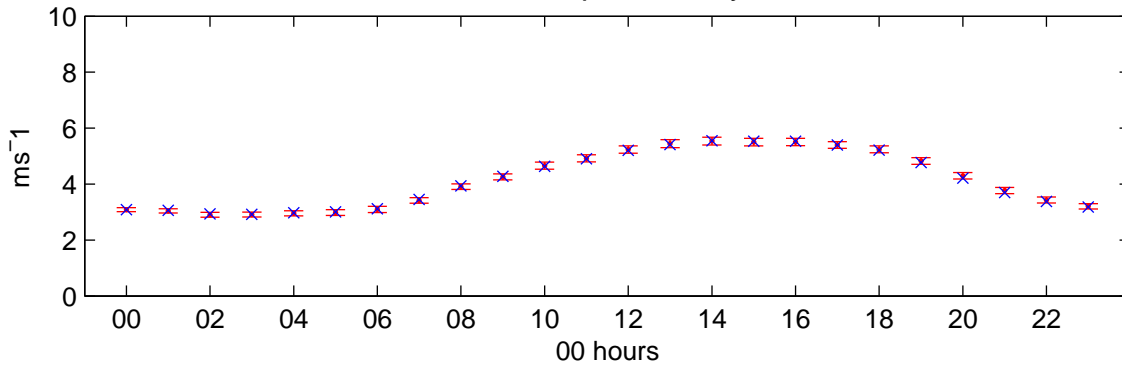

Paisley Validation – hourly means

Wind Speed – January

Wind Speed – July

Vapour Pressure – January

Vapour Pressure – July