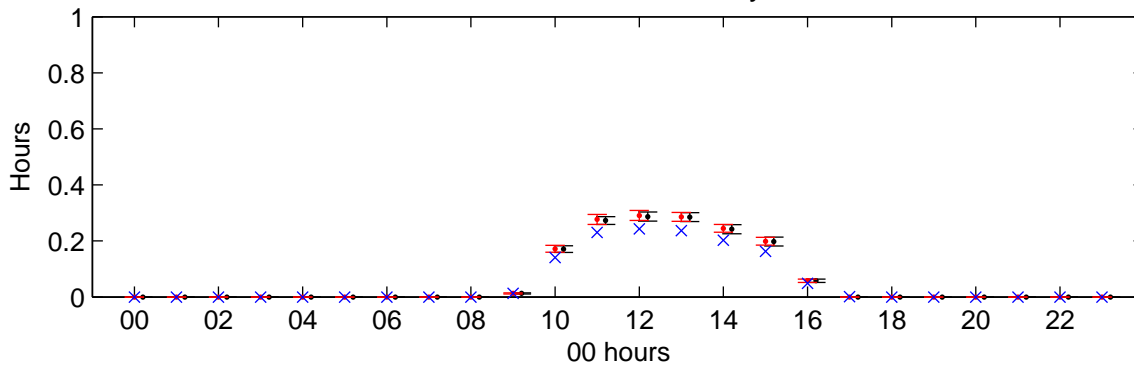

Paisley (2020s) Low – hourly means

Temperature – January

Temperature – July

Sunshine – January

Sunshine – July