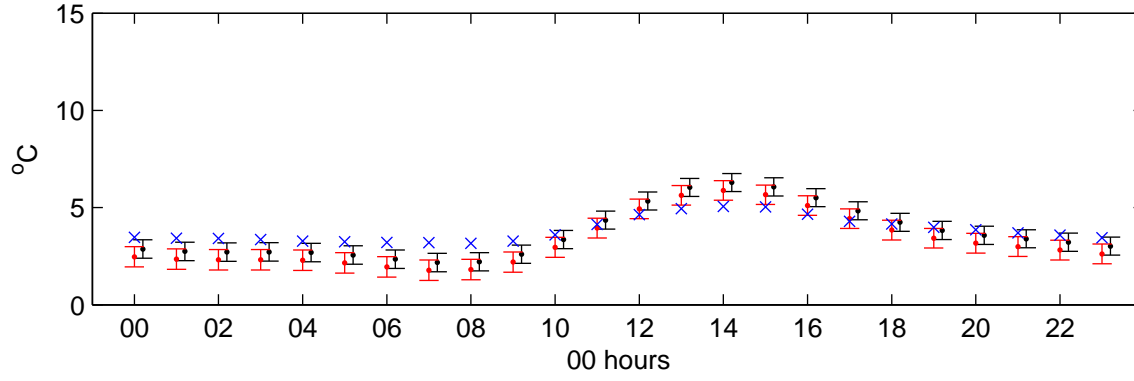

Paisley (2020s) Low – hourly means

Temperature – January

Temperature – July

Sunshine – January

Sunshine – July