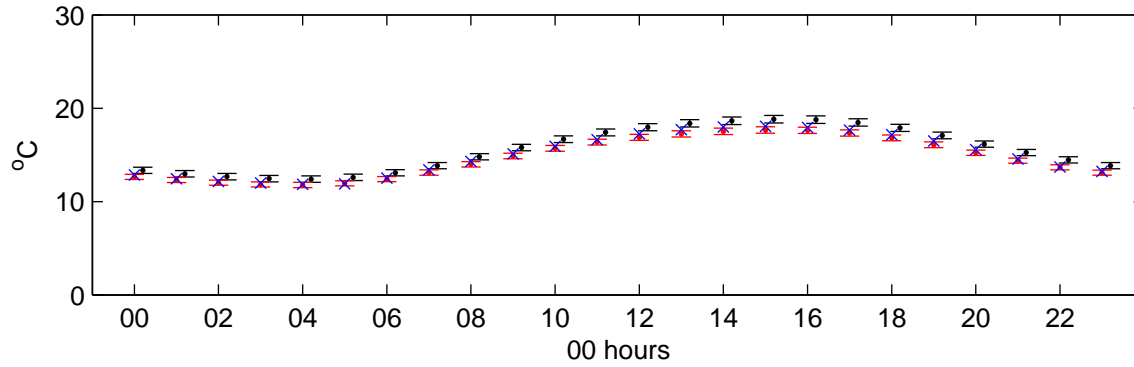

Paisley (2020s) Low – hourly means

Temperature – January

Temperature – July

Sunshine – January

Sunshine – July