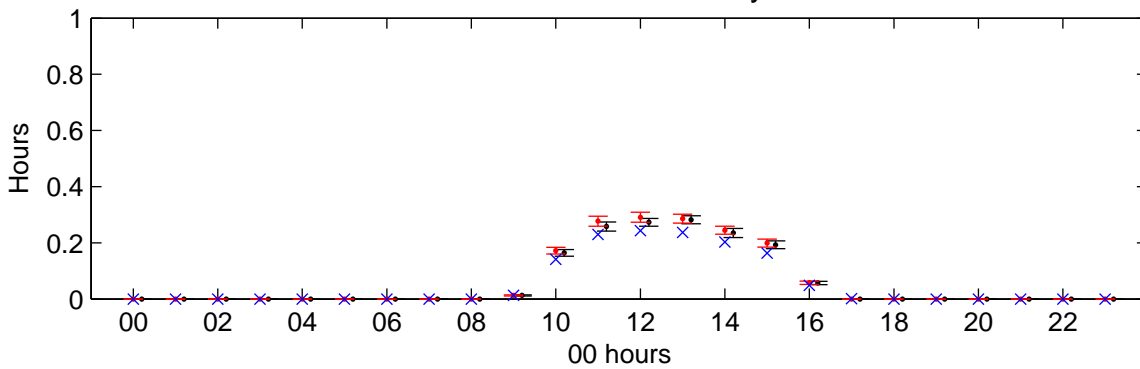

Paisley (2080s) High – hourly means

Temperature – January

Temperature – July

Sunshine – January

Sunshine – July