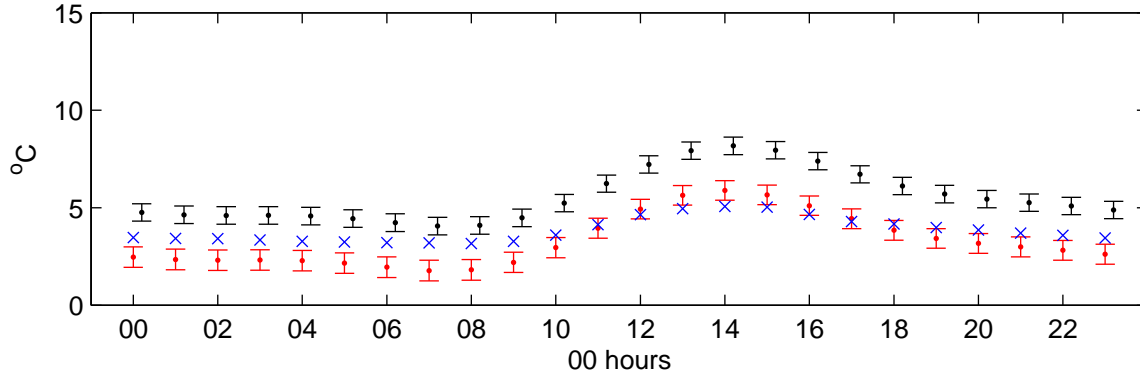

Paisley (2080s) High – hourly means

Temperature – January

Temperature – July

Sunshine – January

Sunshine – July