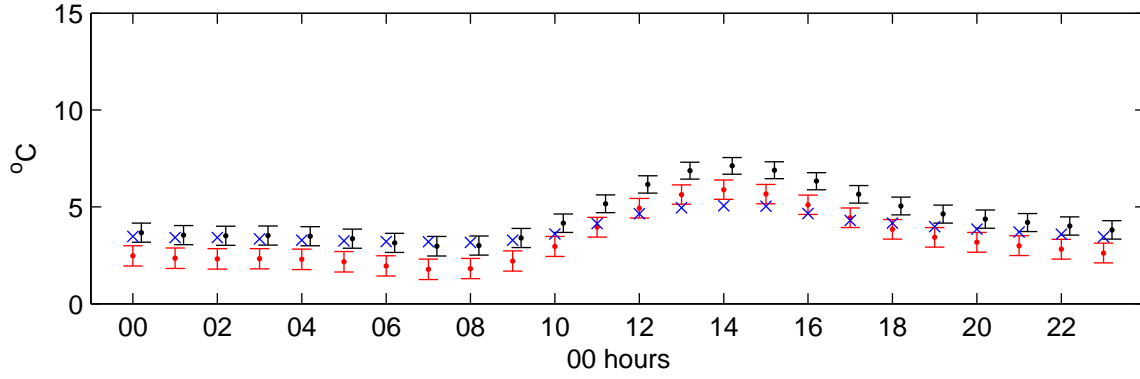

Paisley (2050s) High – hourly means

Temperature – January

Temperature – July

Sunshine – January

Sunshine – July