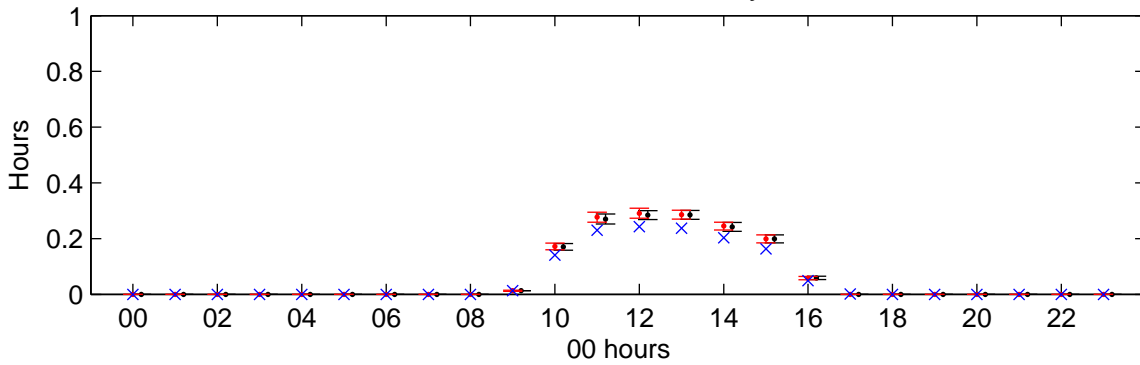

Paisley (2050s) High – hourly means

Temperature – January

Temperature – July

Sunshine – January

Sunshine – July