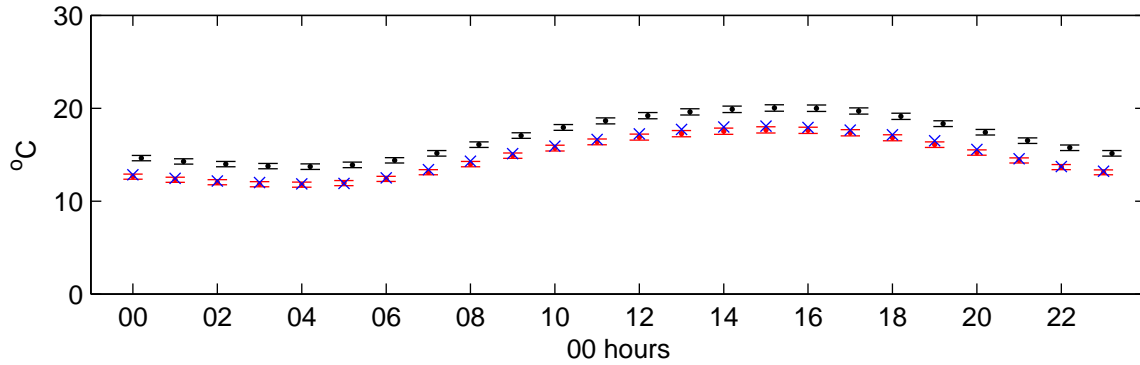

Paisley (2050s) High – hourly means

Temperature – January

Temperature – July

Sunshine – January

Sunshine – July