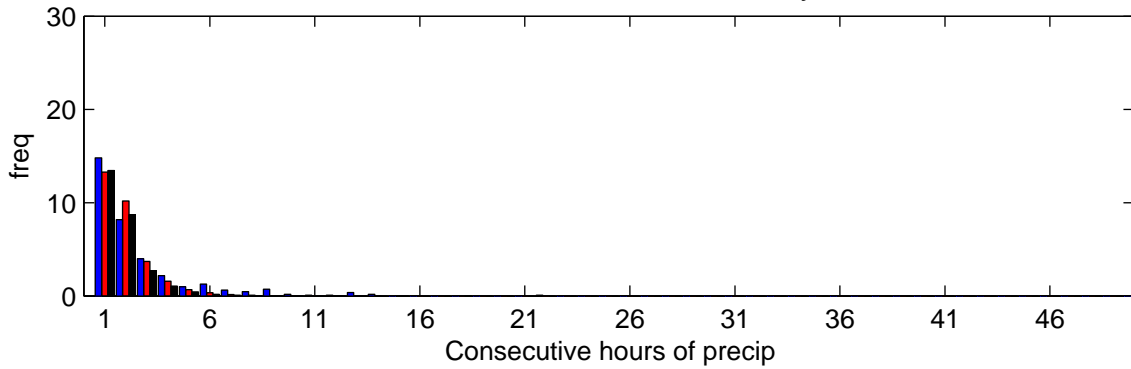

Paisley (2020s) Medium High

Wet Hour Persistence – January

Wet Hour Persistence – July

Frequency of wet hour amounts – January

Frequency of wet hour amounts – July