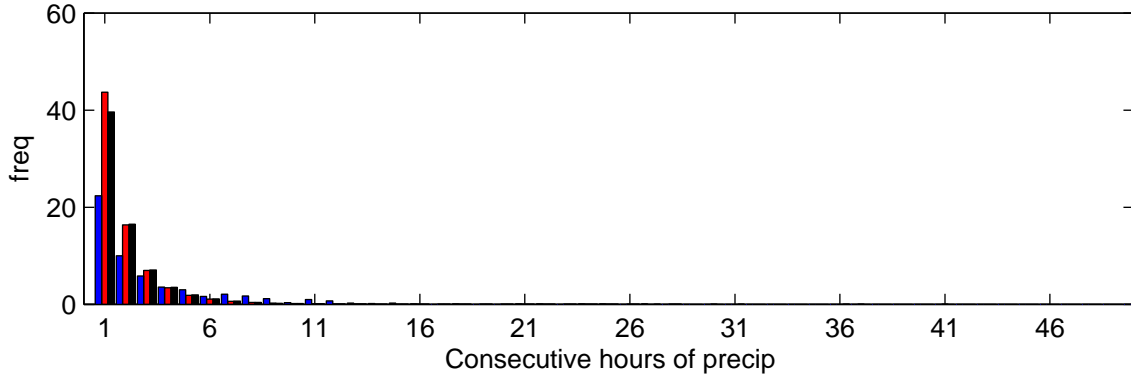

Paisley (2020s) Medium High

Wet Hour Persistence – January

Wet Hour Persistence – July

Frequency of wet hour amounts – January

Frequency of wet hour amounts – July