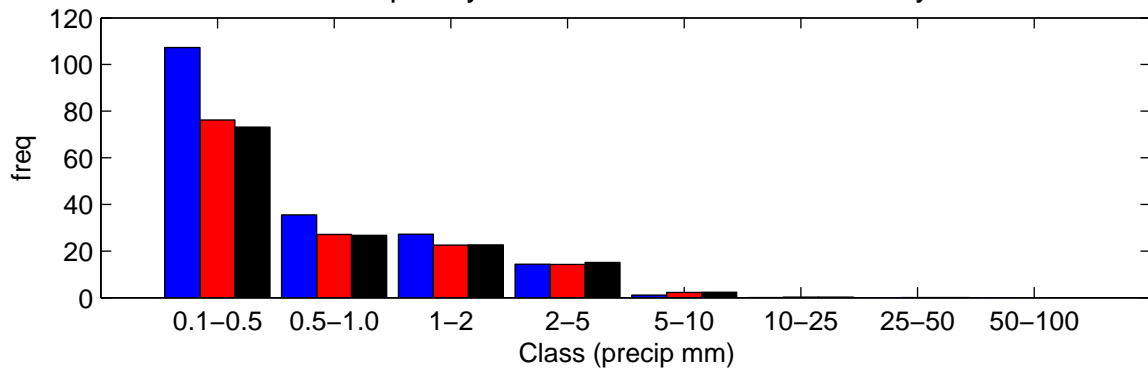

Paisley (2020s) Medium High

Wet Hour Persistence – January

Wet Hour Persistence – July

Frequency of wet hour amounts – January

Frequency of wet hour amounts – July