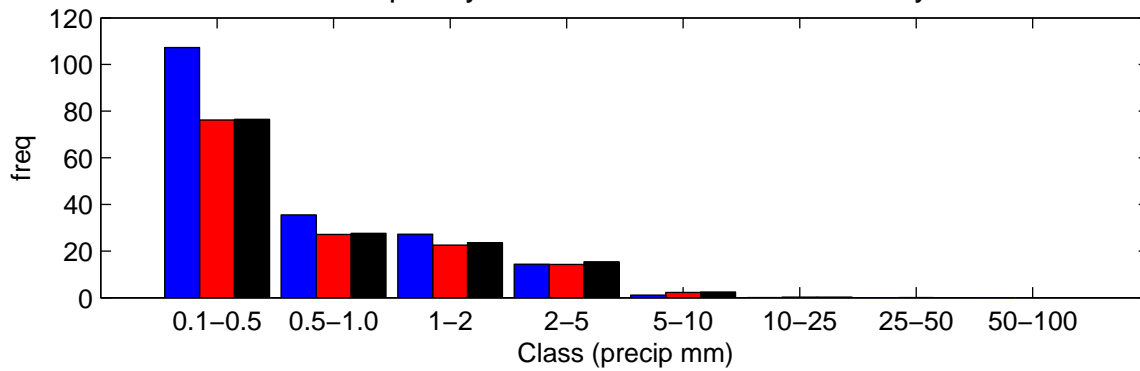

Paisley (2020s) Low

Wet Hour Persistence – January

Wet Hour Persistence – July

Frequency of wet hour amounts – January

Frequency of wet hour amounts – July