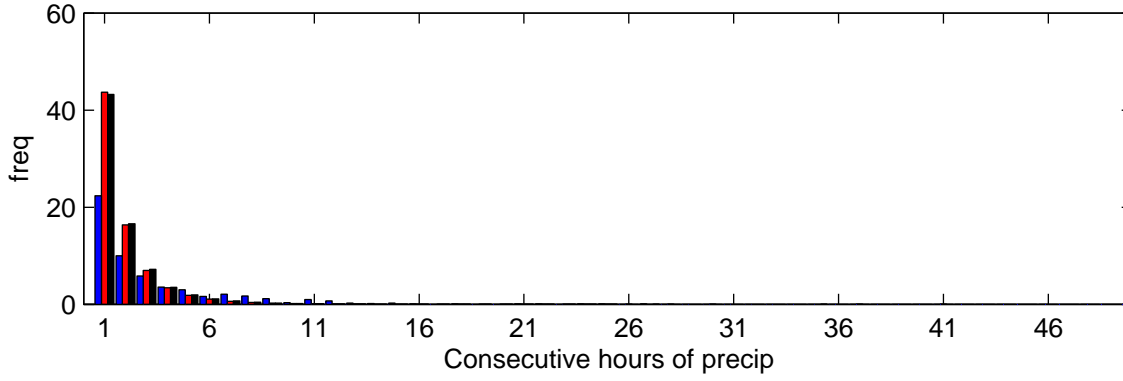

Paisley (2020s) Low

Wet Hour Persistence – January

Wet Hour Persistence – July

Frequency of wet hour amounts – January

Frequency of wet hour amounts – July