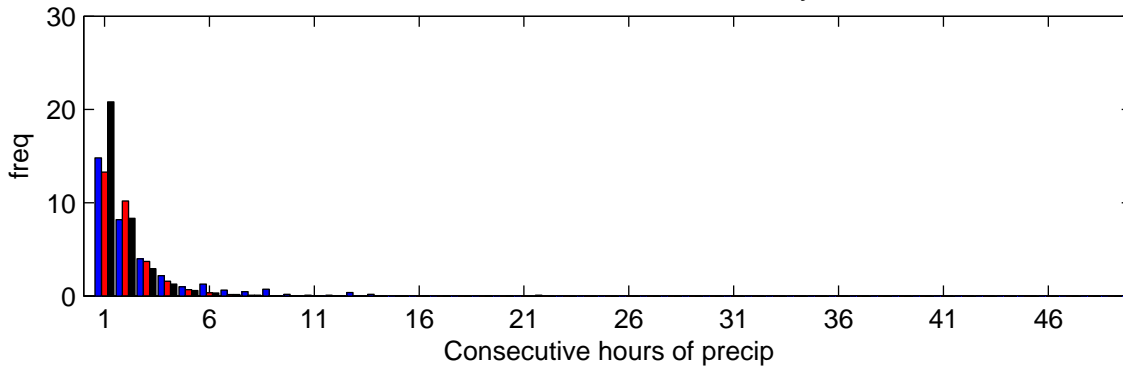

Paisley (2020s) Low

Wet Hour Persistence – January

Wet Hour Persistence – July

Frequency of wet hour amounts – January

Frequency of wet hour amounts – July