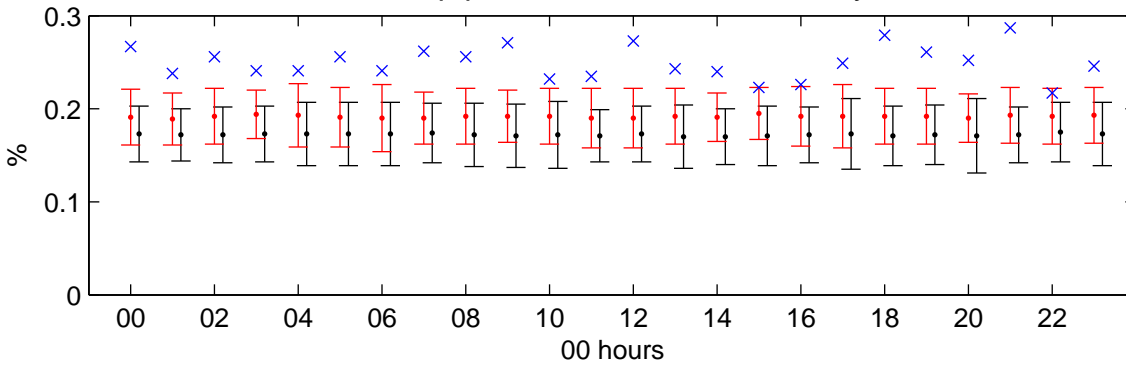

Paisley (2050s) Low

Precipitation – January

Precip percent wet hours – January

Precipitation – July

Precip percent wet hours – July