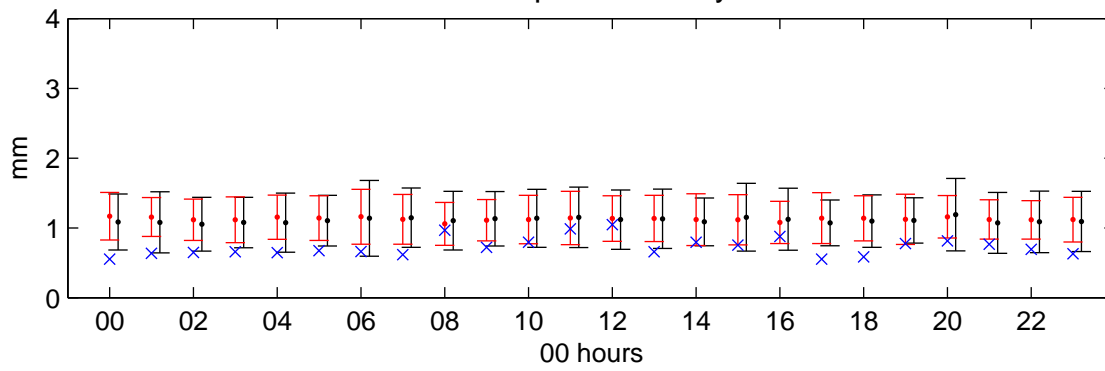

Paisley (2050s) Low

Precipitation – January

Precip percent wet hours – January

Precipitation – July

Precip percent wet hours – July