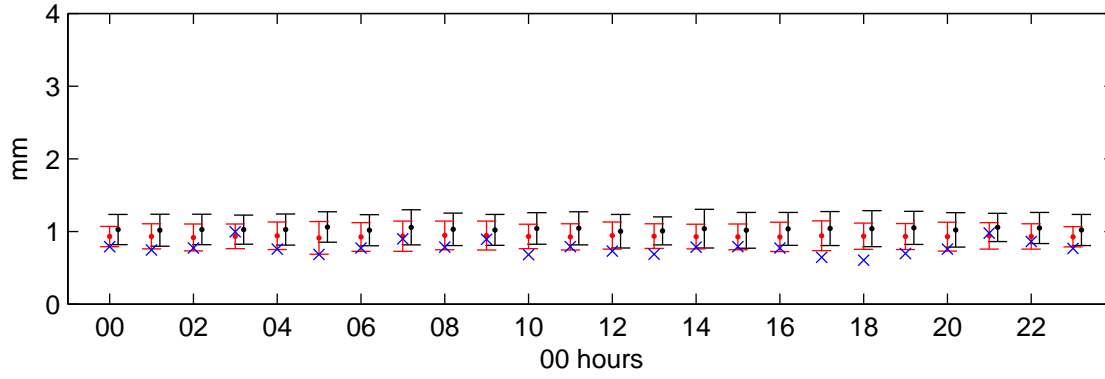

Paisley (2050s) Low

Precipitation – January

Precip percent wet hours – January

Precipitation – July

Precip percent wet hours – July