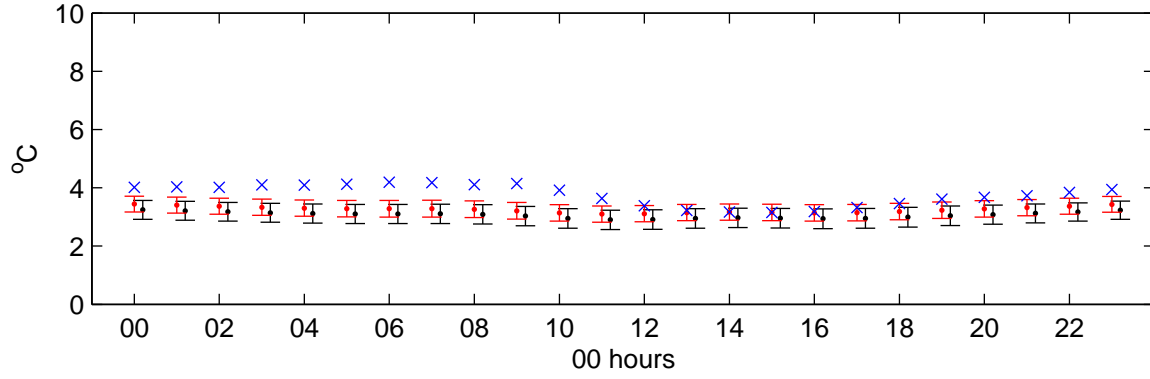

Paisley (2080s) Medium Low – hourly standard deviations

Temperature – January

Temperature – July

Sunshine – January

Sunshine – July