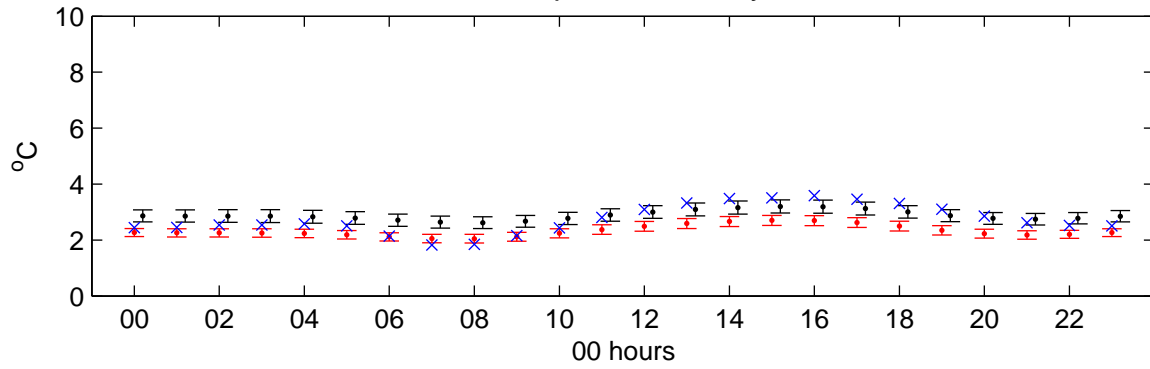

Paisley (2080s) Medium Low – hourly standard deviations

Temperature – January

Temperature – July

Sunshine – January

Sunshine – July