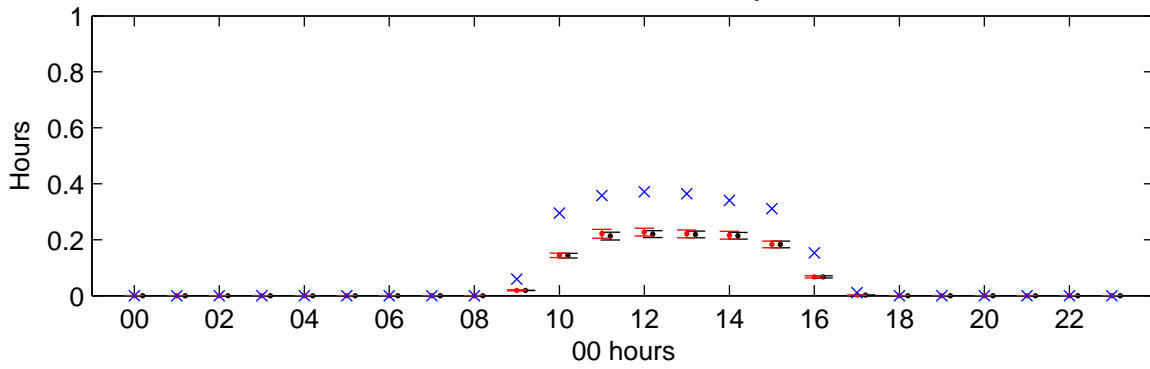

Paisley (2080s) Medium Low – hourly standard deviations

Temperature – January

Temperature – July

Sunshine – January

Sunshine – July