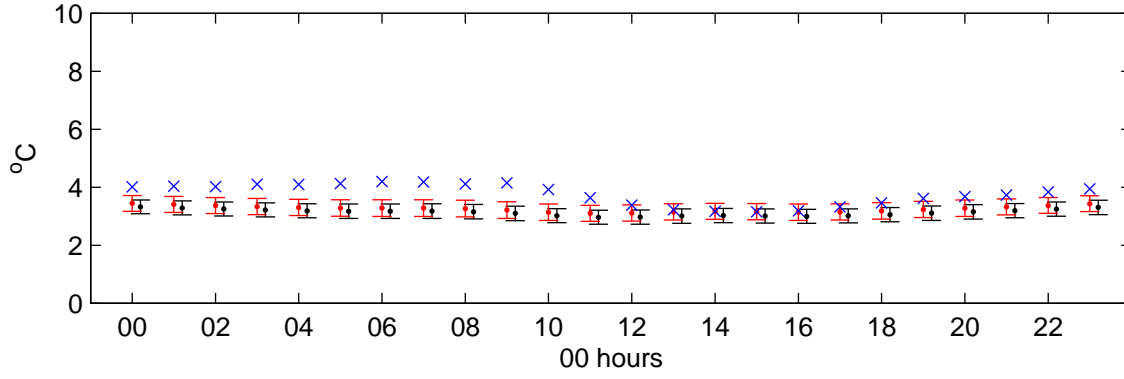

Paisley (2050s) Medium Low – hourly standard deviations

Temperature – January