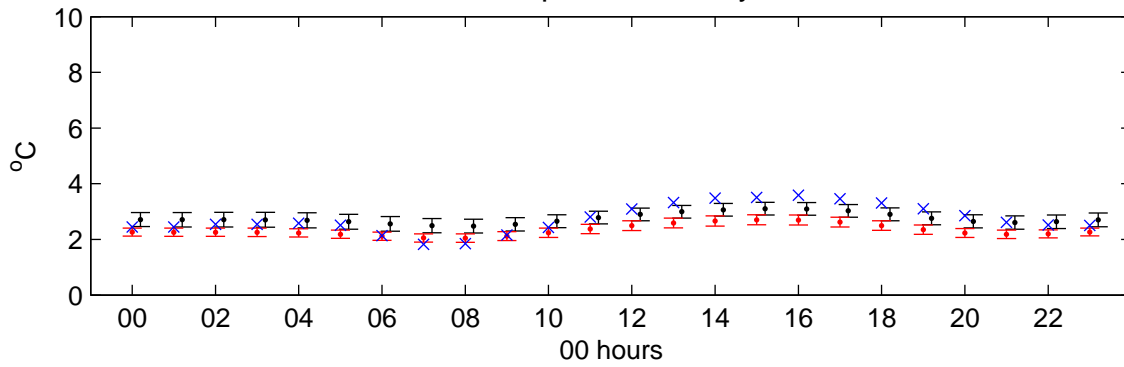

Temperature – July