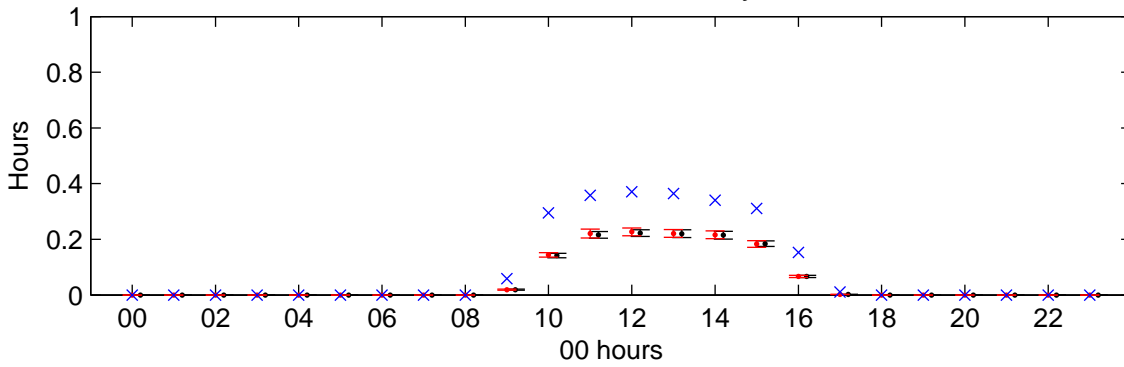

Sunshine – January