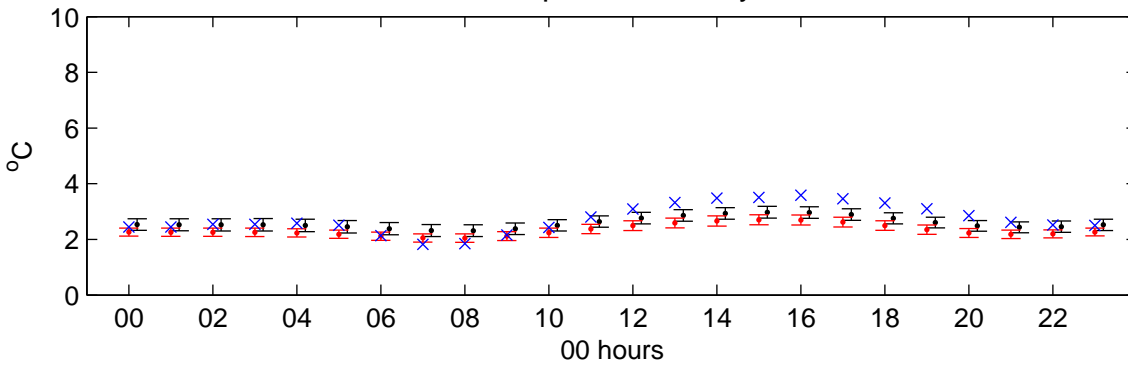

Paisley (2020s) Medium Low – hourly standard deviations

Temperature – January

Temperature – July

Sunshine – January

Sunshine – July