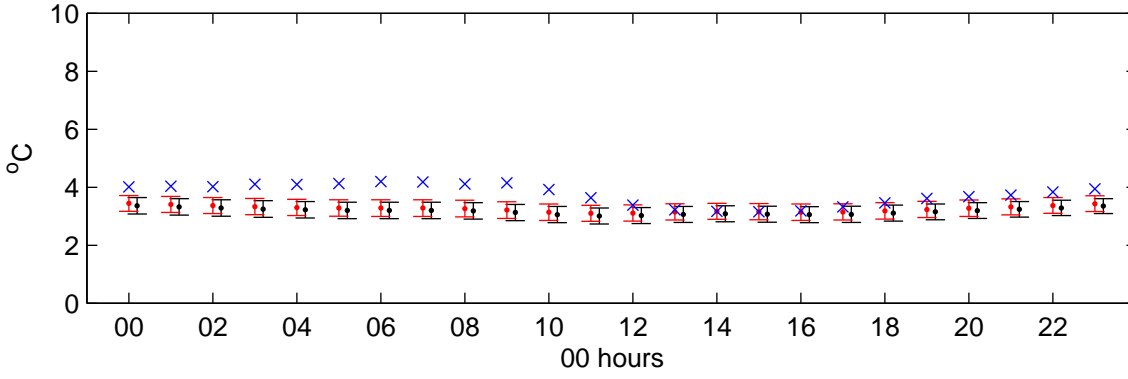

Paisley (2020s) Medium Low – hourly standard deviations

Temperature – January

Temperature – July

Sunshine – January

Sunshine – July