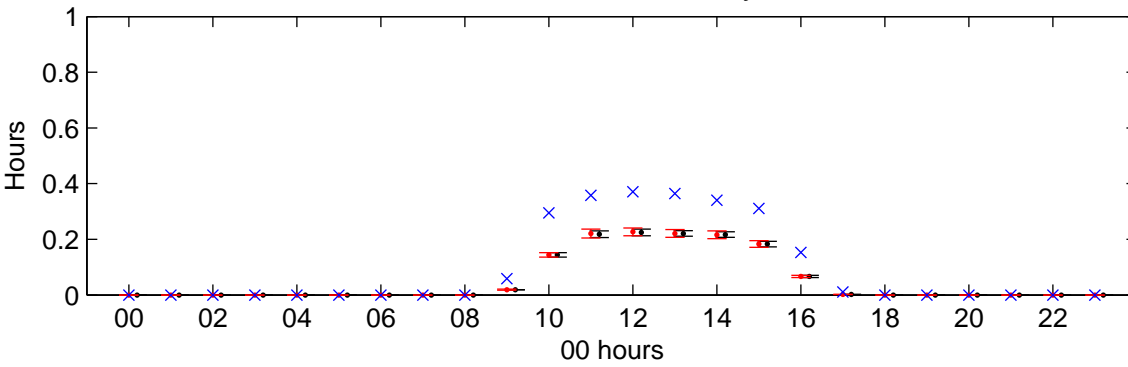

Paisley (2020s) Medium Low – hourly standard deviations

Temperature – January

Temperature – July

Sunshine – January

Sunshine – July