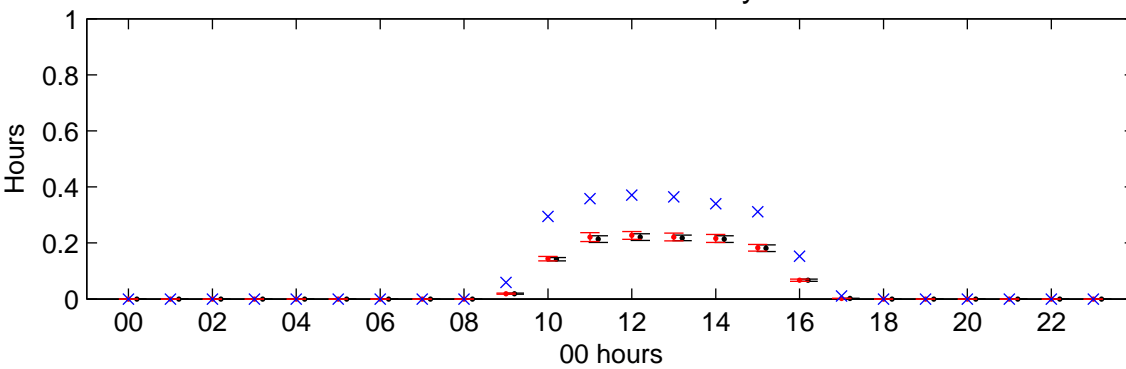

Paisley (2050s) Medium High – hourly standard deviations

Temperature – January

Temperature – July

Sunshine – January

Sunshine – July