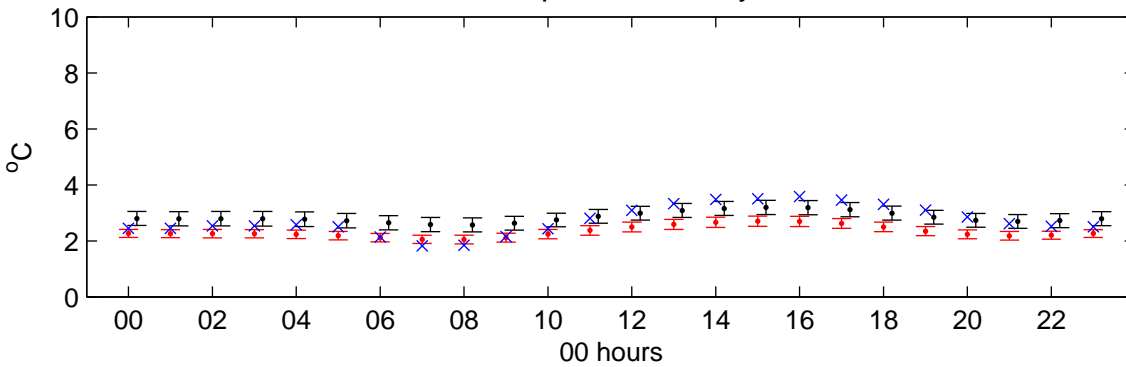

Paisley (2050s) Medium High – hourly standard deviations

Temperature – January

Temperature – July

Sunshine – January

Sunshine – July