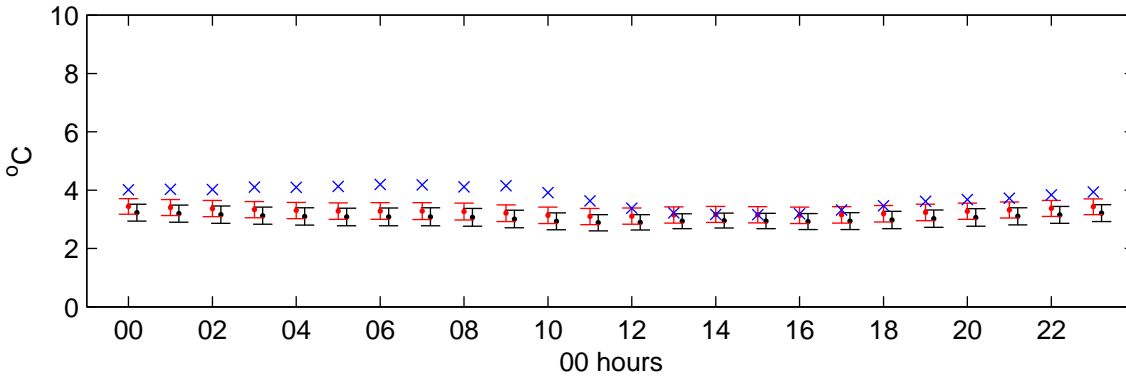

Paisley (2050s) Medium High – hourly standard deviations

Temperature – January

Temperature – July

Sunshine – January

Sunshine – July