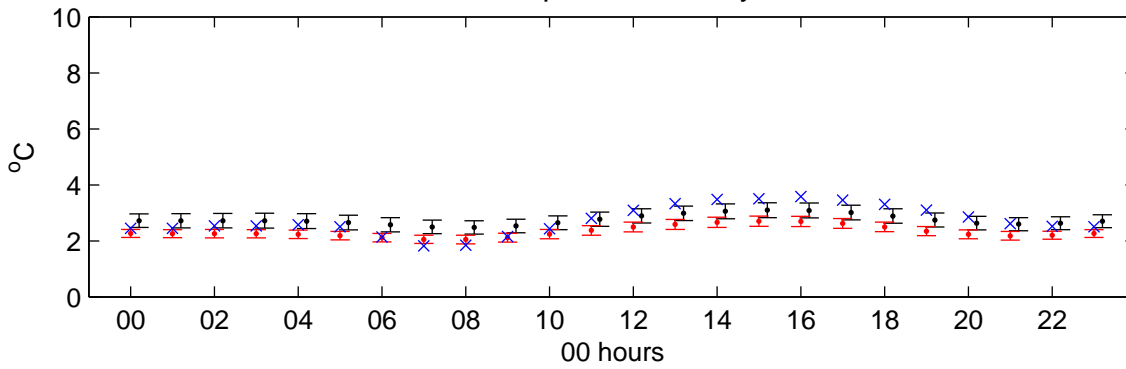

Paisley (2050s) Low – hourly standard deviations

Temperature – January

Temperature – July

Sunshine – January

Sunshine – July