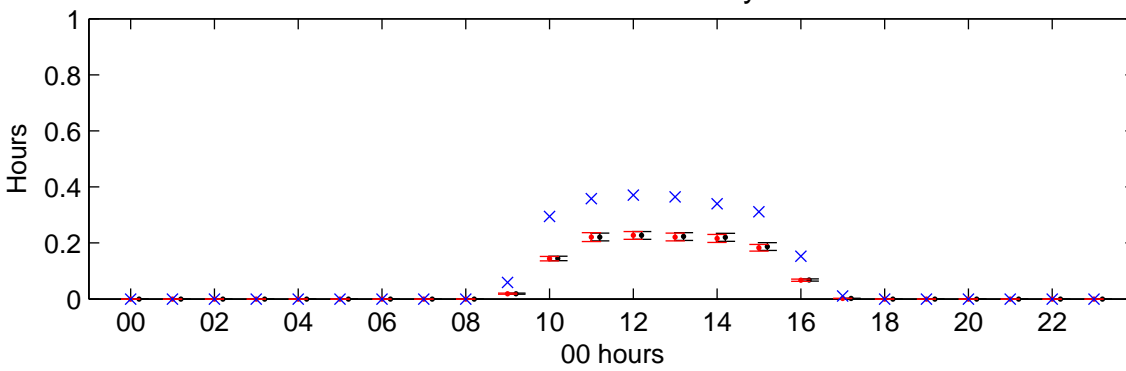

Paisley (2050s) Low – hourly standard deviations

Temperature – January

Temperature – July

Sunshine – January

Sunshine – July