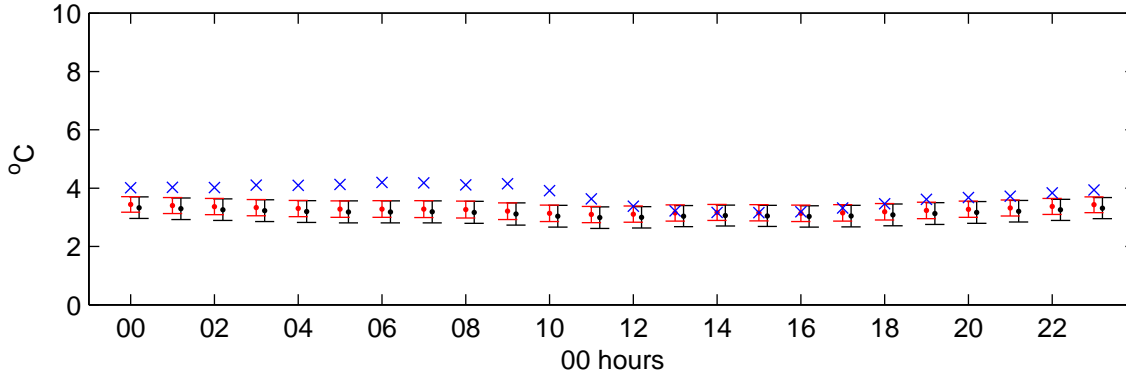

Paisley (2050s) Low – hourly standard deviations

Temperature – January

Temperature – July

Sunshine – January

Sunshine – July