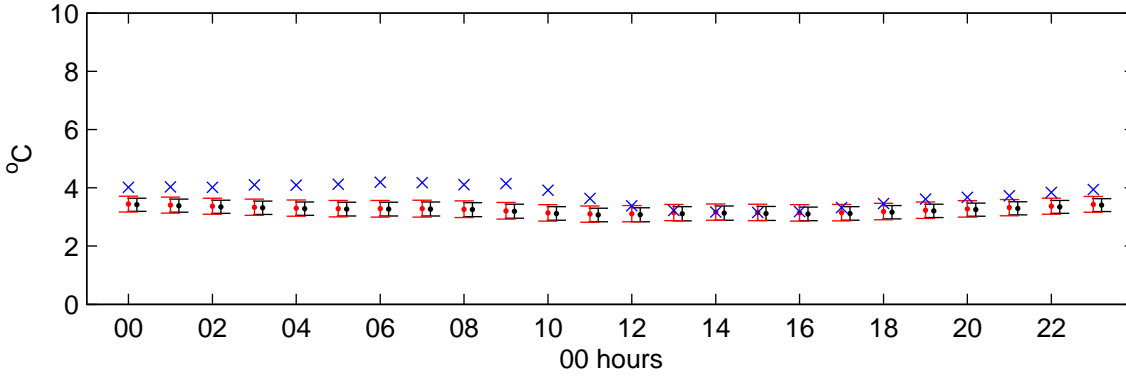

Paisley (2020s) Low – hourly standard deviations

Temperature – January

Temperature – July

Sunshine – January

Sunshine – July