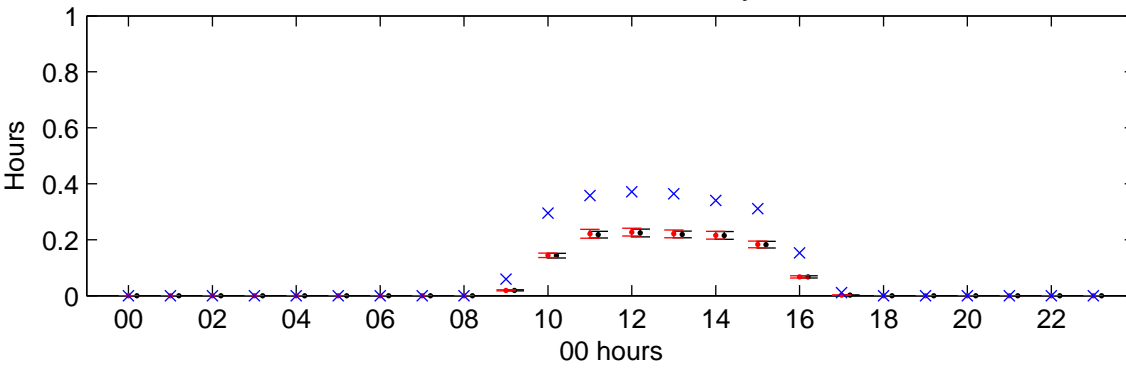

Paisley (2020s) Low – hourly standard deviations

Temperature – January

Temperature – July

Sunshine – January

Sunshine – July