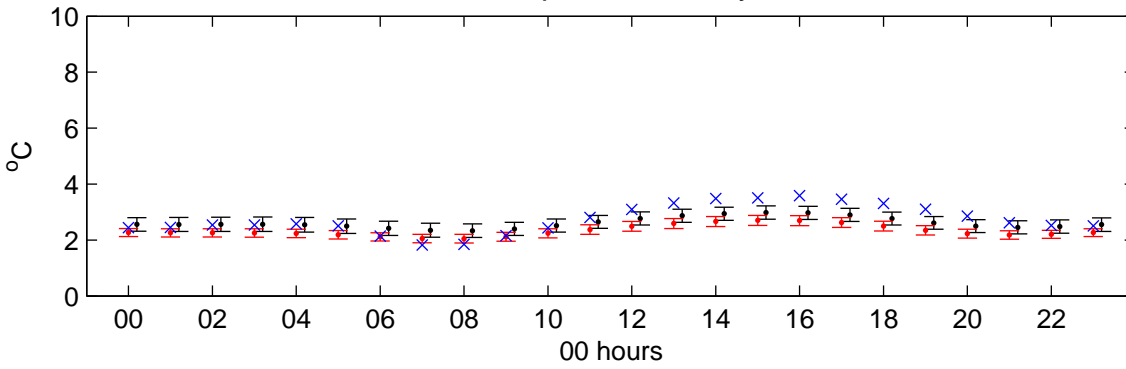

Paisley (2020s) Low – hourly standard deviations

Temperature – January

Temperature – July

Sunshine – January

Sunshine – July