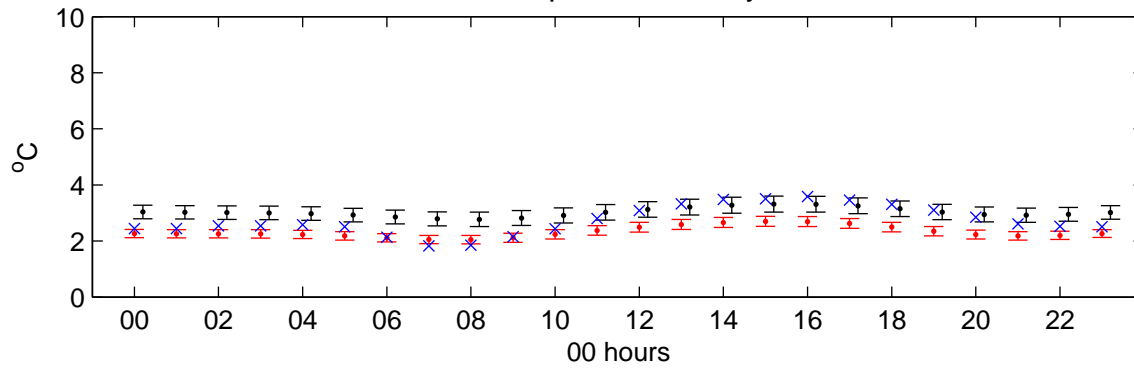

Paisley (2080s) High – hourly standard deviations

Temperature – January

Temperature – July

Sunshine – January

Sunshine – July