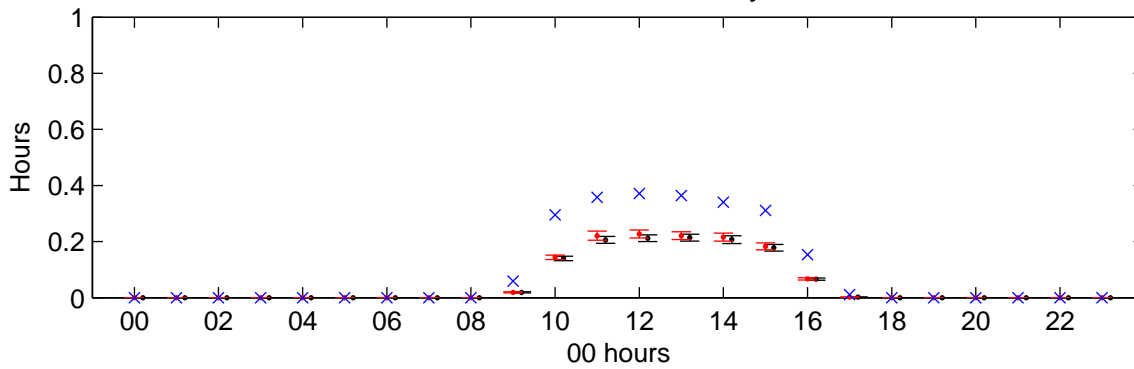

Paisley (2080s) High – hourly standard deviations

Temperature – January

Temperature – July

Sunshine – January

Sunshine – July