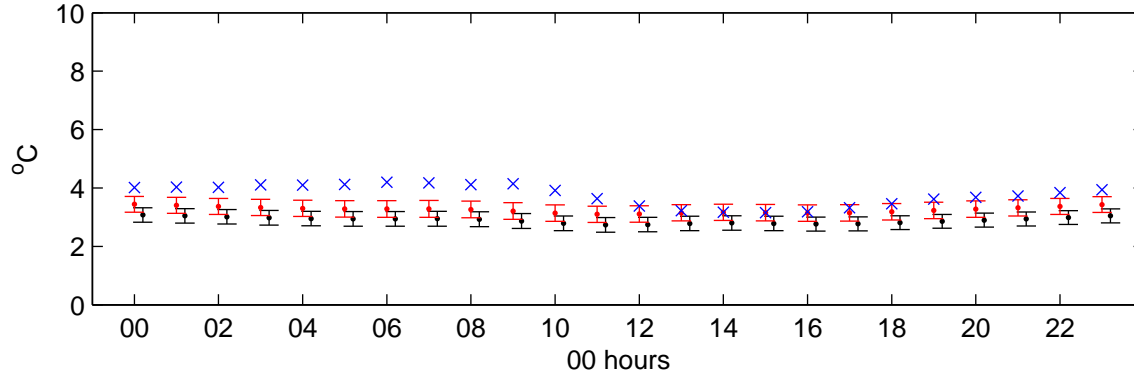

Paisley (2080s) High – hourly standard deviations

Temperature – January

Temperature – July

Sunshine – January

Sunshine – July