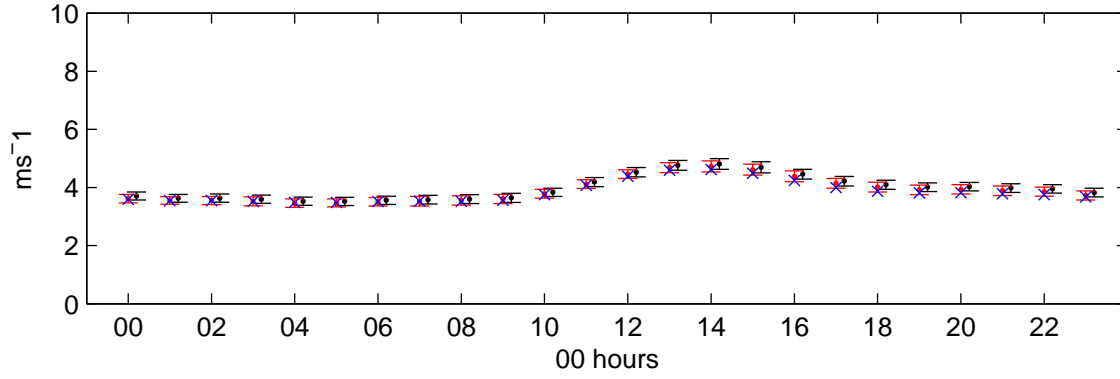

Heathrow (2020s) High – hourly means

Wind Speed – January

Wind Speed – July

Vapour Pressure – January

Vapour Pressure – July