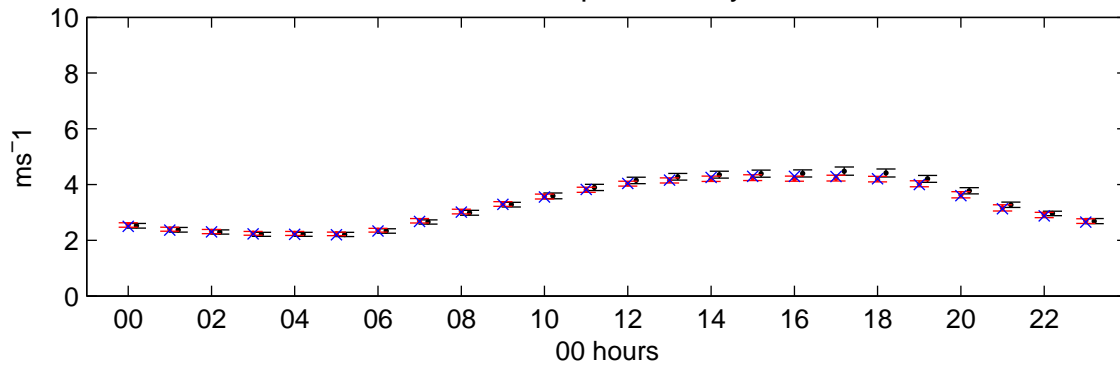

Heathrow (2020s) High – hourly means

Wind Speed – January

Wind Speed – July

Vapour Pressure – January

Vapour Pressure – July