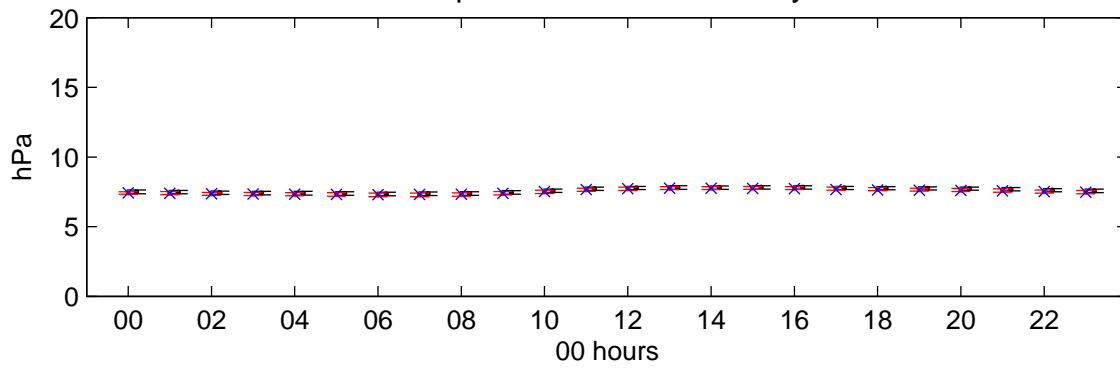

Heathrow (2020s) High – hourly means

Wind Speed – January

Wind Speed – July

Vapour Pressure – January

Vapour Pressure – July