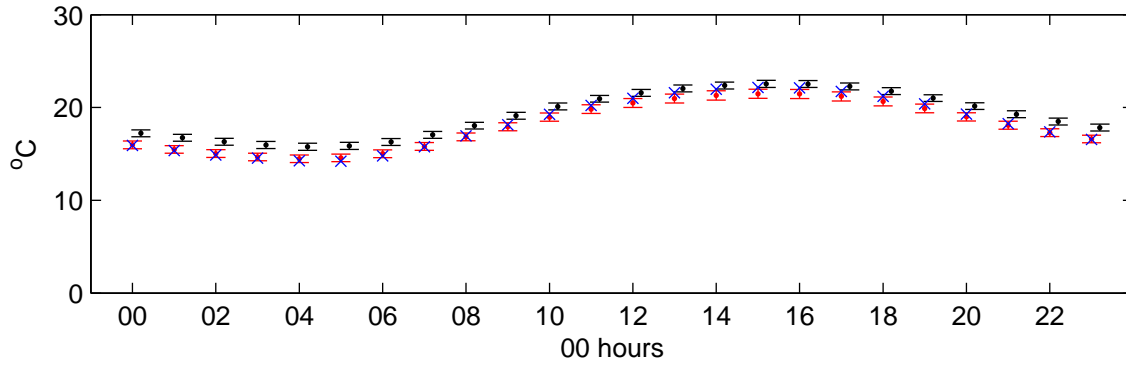

Heathrow (2020s) Medium Low – hourly means

Temperature – January

Temperature – July

Sunshine – January

Sunshine – July