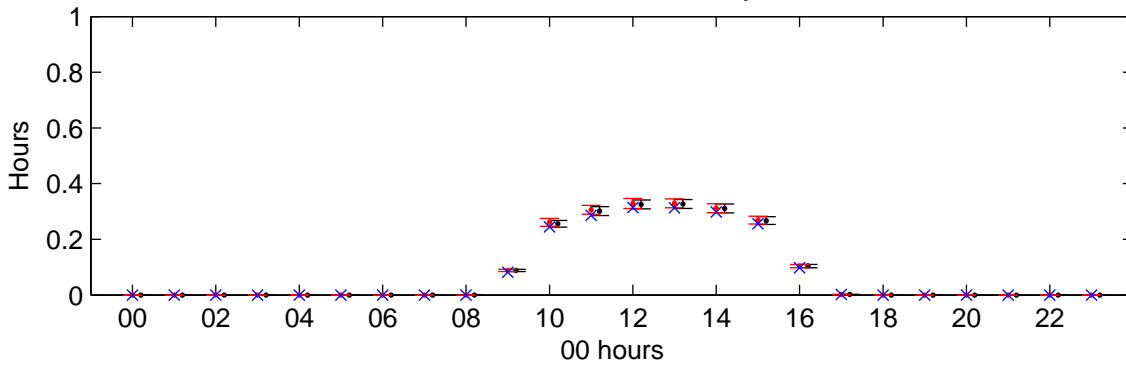

Heathrow (2020s) Medium Low – hourly means

Temperature – January

Temperature – July

Sunshine – January

Sunshine – July