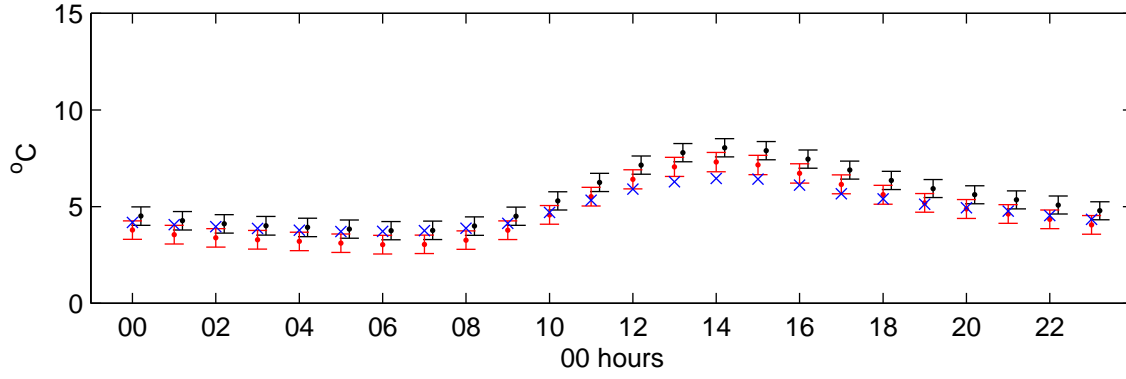

Heathrow (2020s) Medium Low – hourly means

Temperature – January

Temperature – July

Sunshine – January

Sunshine – July