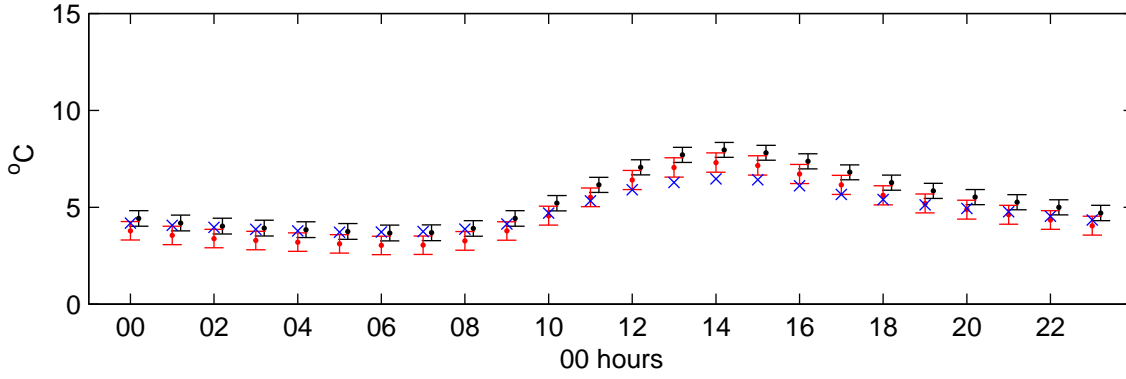

# Heathrow (2020s) Medium High – hourly means

## Temperature – January