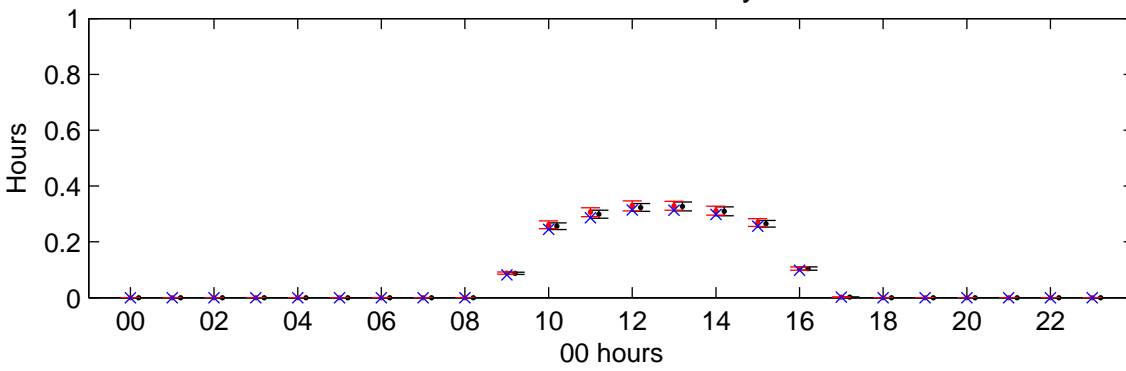

Sunshine – January