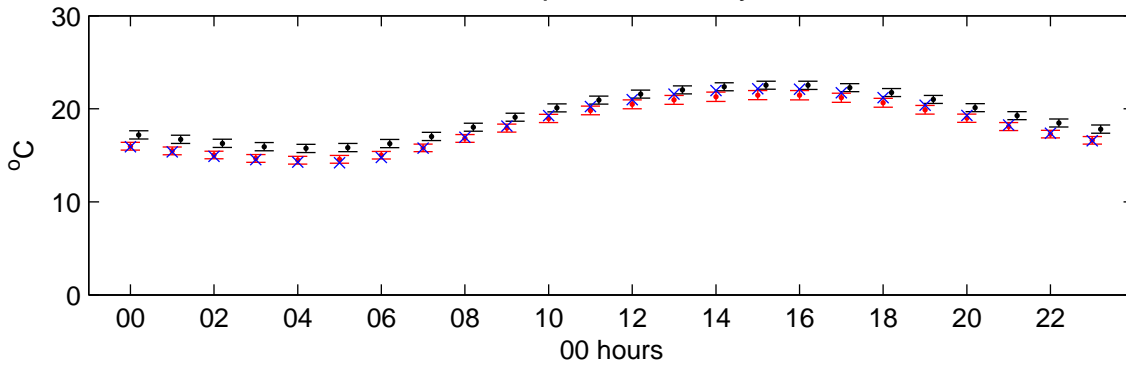

Temperature – July