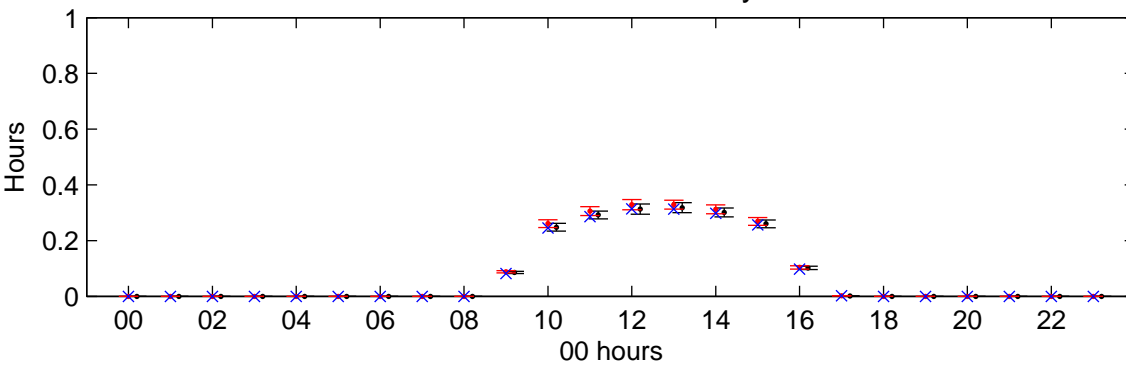

Heathrow (2080s) Low – hourly means

Temperature – January

Temperature – July

Sunshine – January

Sunshine – July