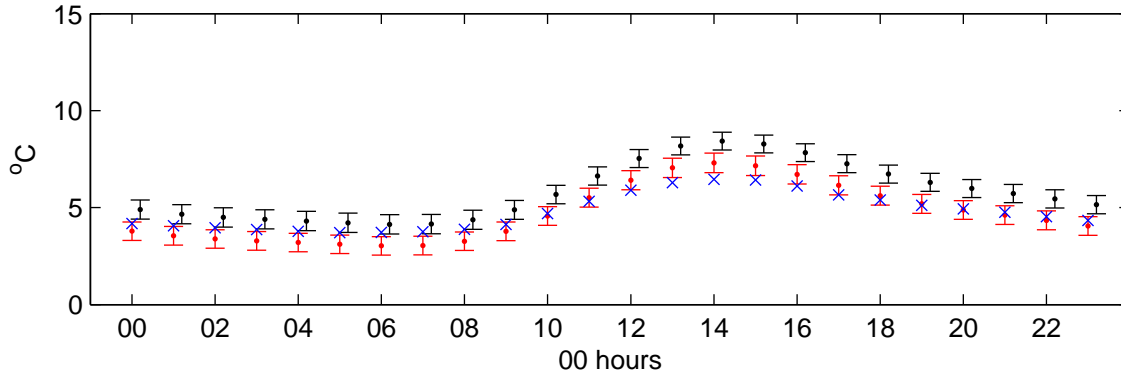

# Heathrow (2050s) Low – hourly means

## Temperature – January