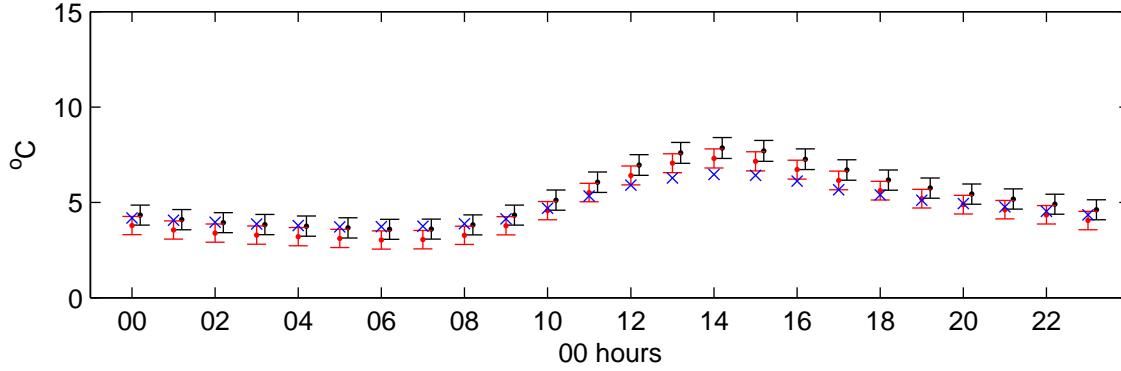

Heathrow (2020s) Low – hourly means

Temperature – January