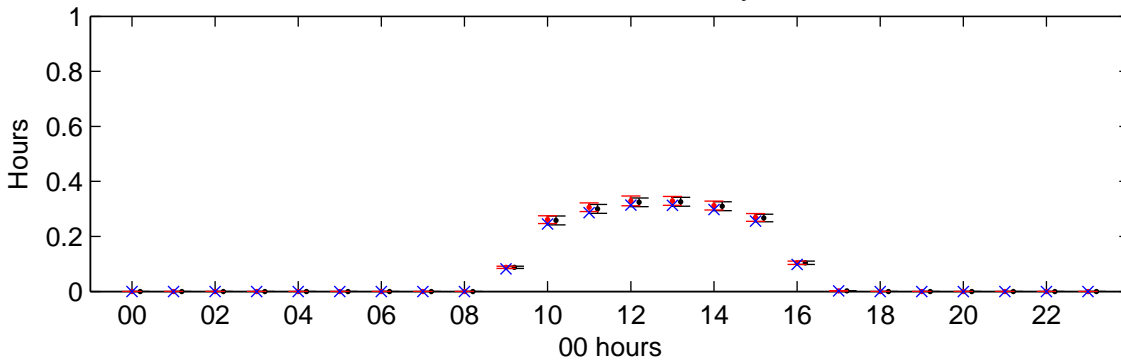

Sunshine – January