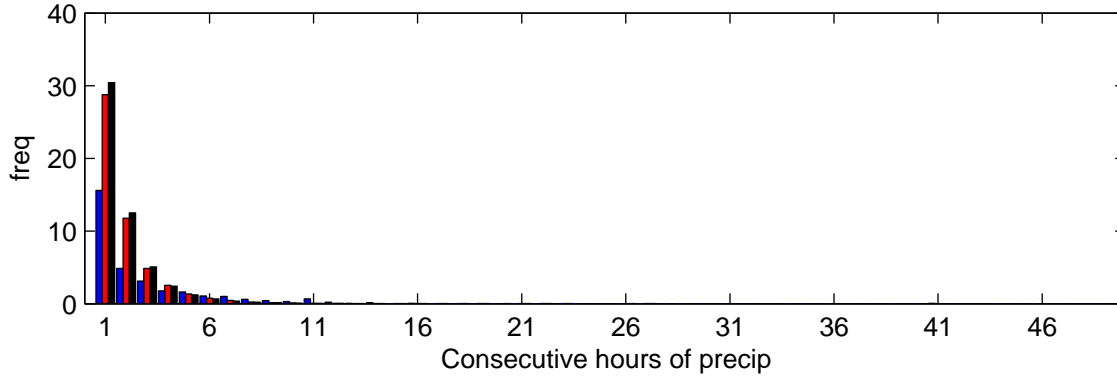

Heathrow (2020s) Low

Wet Hour Persistence – January

Wet Hour Persistence – July

Frequency of wet hour amounts – January

Frequency of wet hour amounts – July