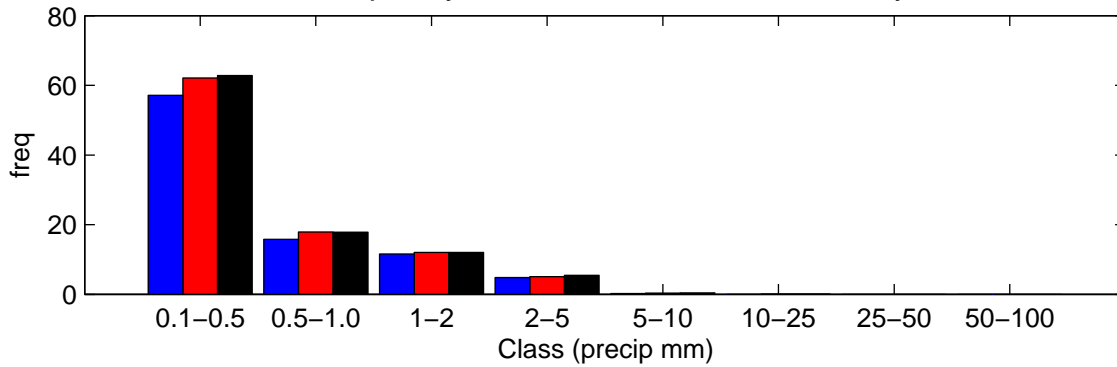

Heathrow (2020s) Low

Wet Hour Persistence – January

Wet Hour Persistence – July

Frequency of wet hour amounts – January

Frequency of wet hour amounts – July