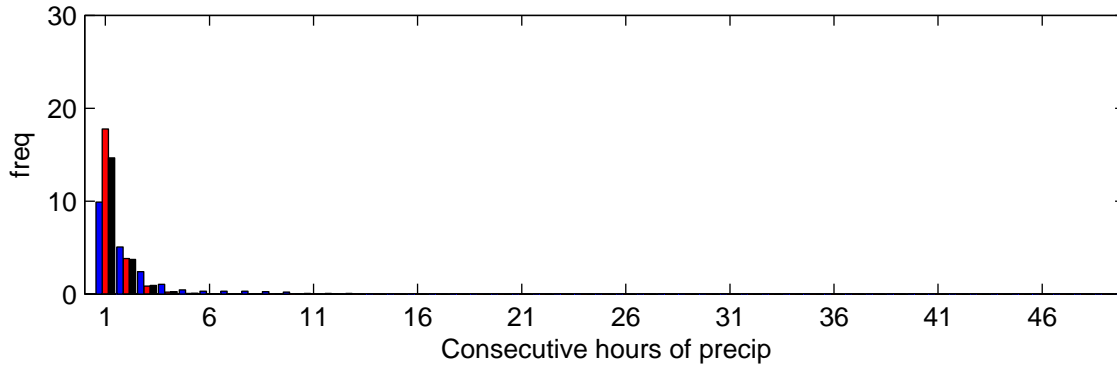

Heathrow (2020s) Low

Wet Hour Persistence – January

Wet Hour Persistence – July

Frequency of wet hour amounts – January

Frequency of wet hour amounts – July