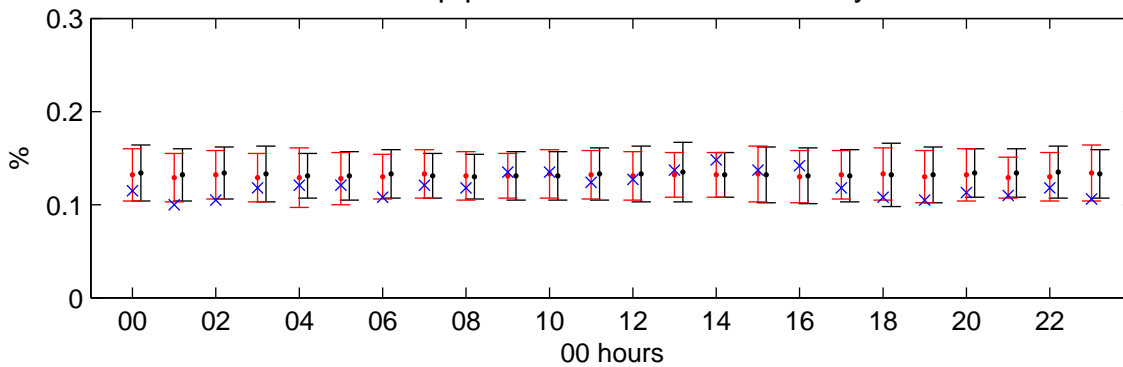

Heathrow (2020s) Low

Precipitation – January

Precip percent wet hours – January

Precipitation – July

Precip percent wet hours – July