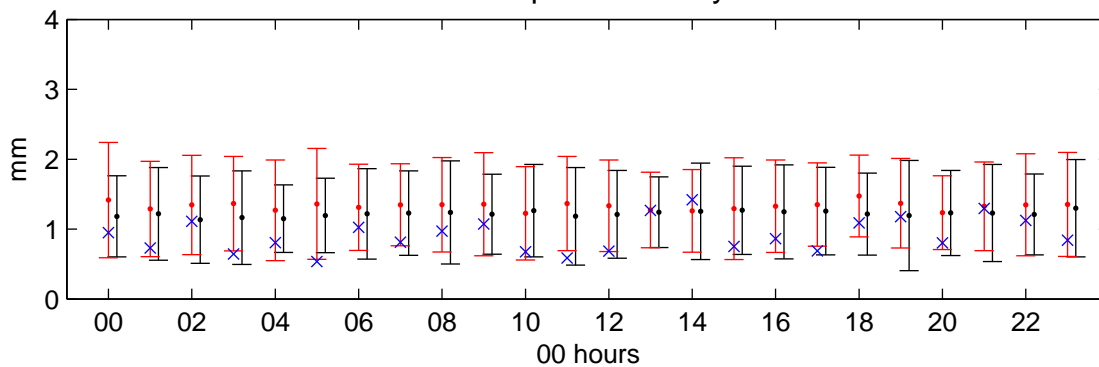

Heathrow (2020s) Low

Precipitation – January

Precip percent wet hours – January

Precipitation – July

Precip percent wet hours – July