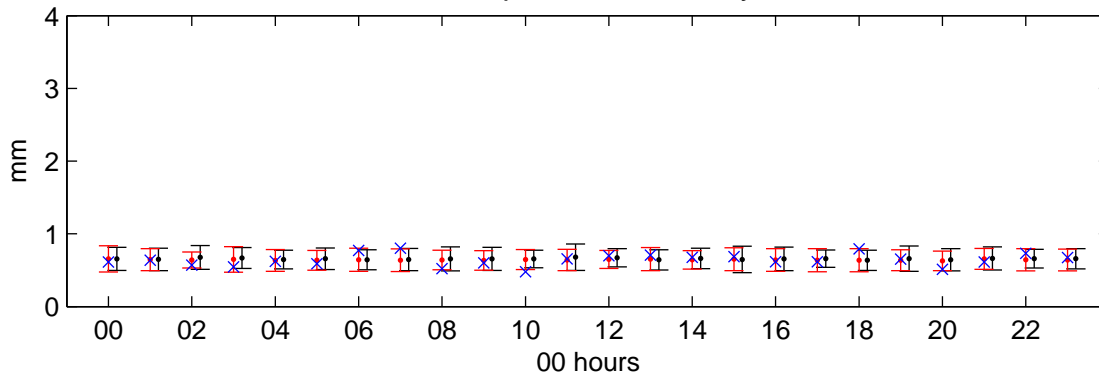

Heathrow (2020s) Low

Precipitation – January

Precip percent wet hours – January

Precipitation – July

Precip percent wet hours – July