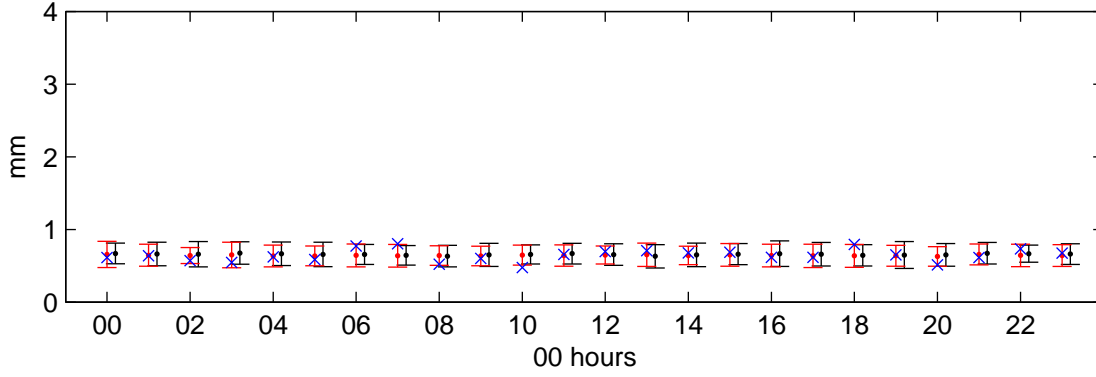

Heathrow (2020s) High

Precipitation – January

Precip percent wet hours – January

Precipitation – July

Precip percent wet hours – July