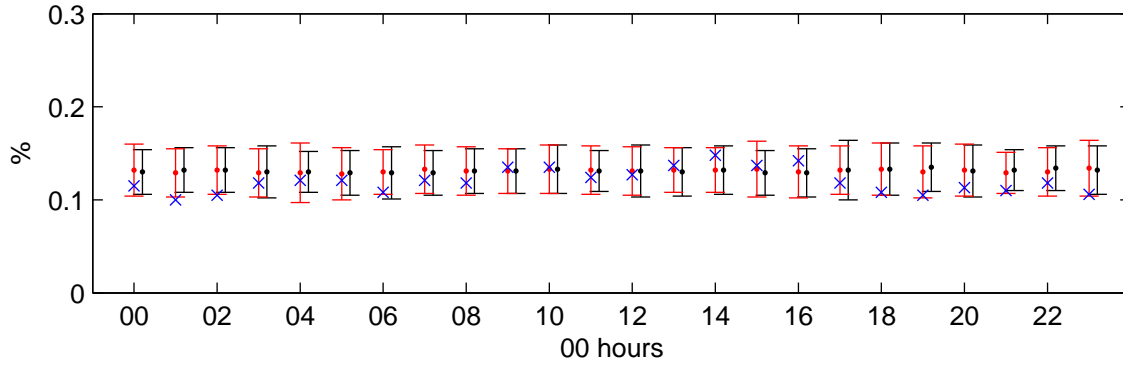

Heathrow (2020s) High

Precipitation – January

Precip percent wet hours – January

Precipitation – July

Precip percent wet hours – July