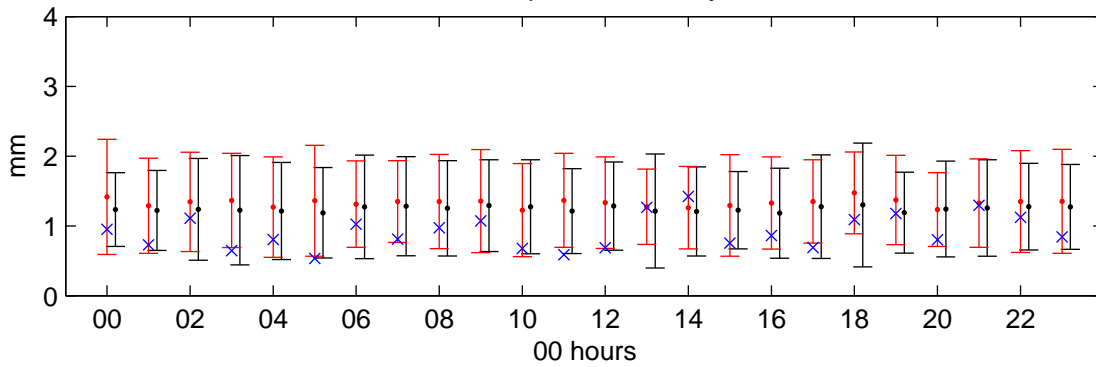

Heathrow (2020s) High

Precipitation – January

Precip percent wet hours – January

Precipitation – July

Precip percent wet hours – July