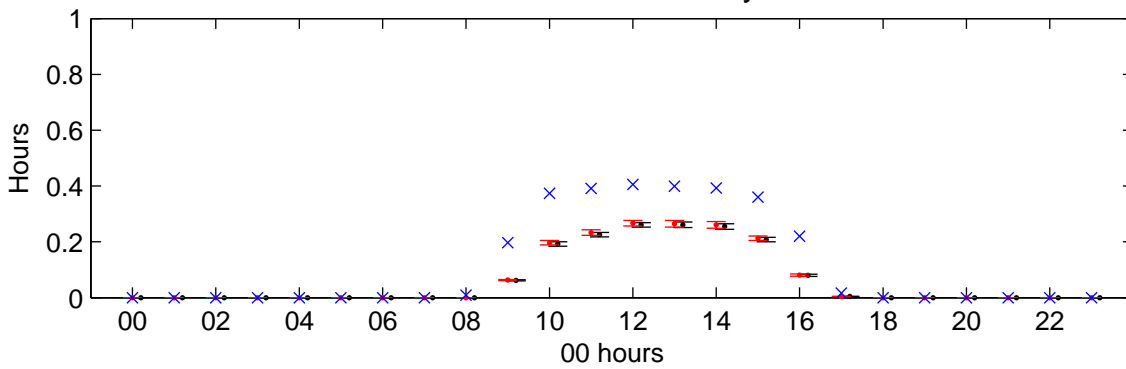

Heathrow (2050s) Medium Low – hourly standard deviations

Temperature – January

Temperature – July

Sunshine – January

Sunshine – July