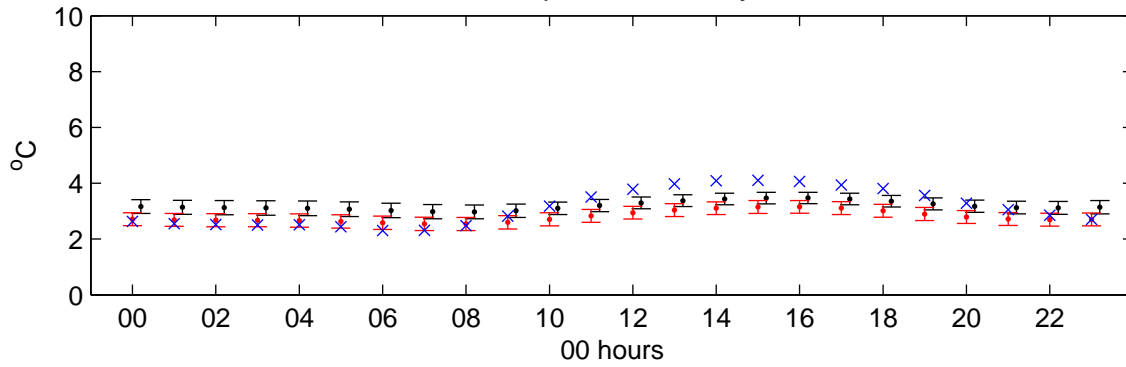

Heathrow (2050s) Medium Low – hourly standard deviations

Temperature – January

Temperature – July

Sunshine – January

Sunshine – July