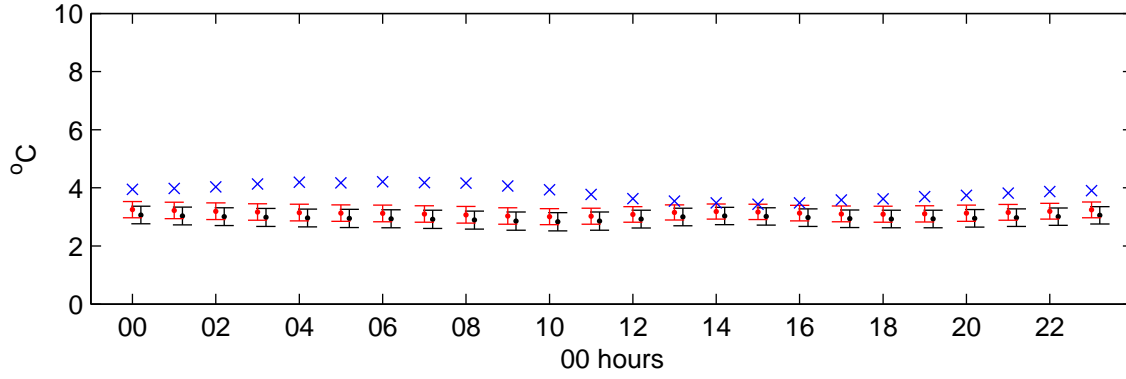

Heathrow (2050s) Medium Low – hourly standard deviations

Temperature – January

Temperature – July

Sunshine – January

Sunshine – July