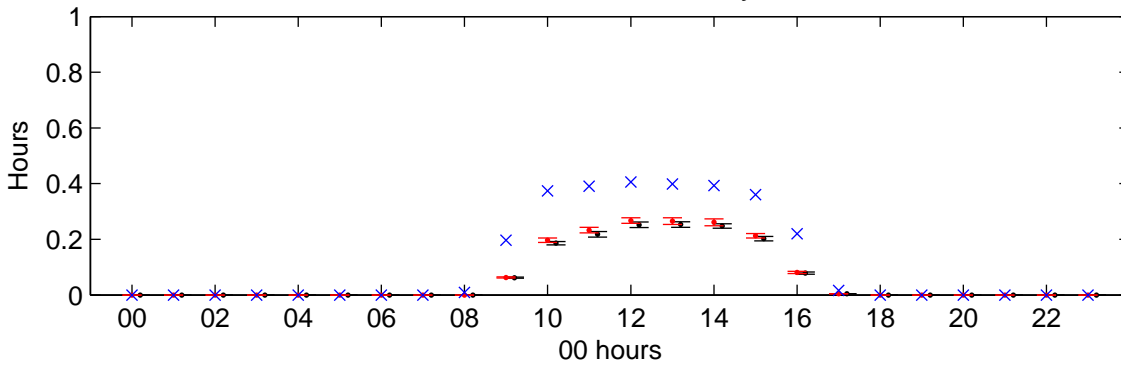

Heathrow (2080s) Medium High – hourly standard deviations

Temperature – January

Temperature – July

Sunshine – January

Sunshine – July