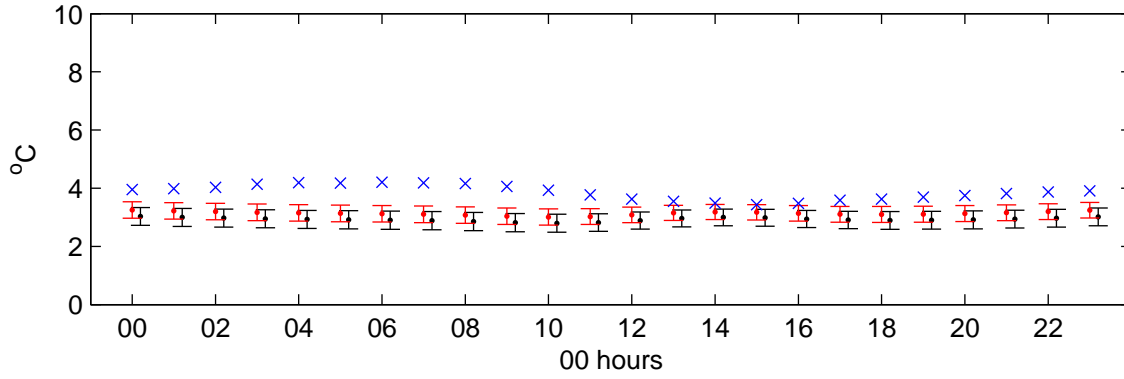

Heathrow (2050s) Medium High – hourly standard deviations

Temperature – January

Temperature – July

Sunshine – January

Sunshine – July