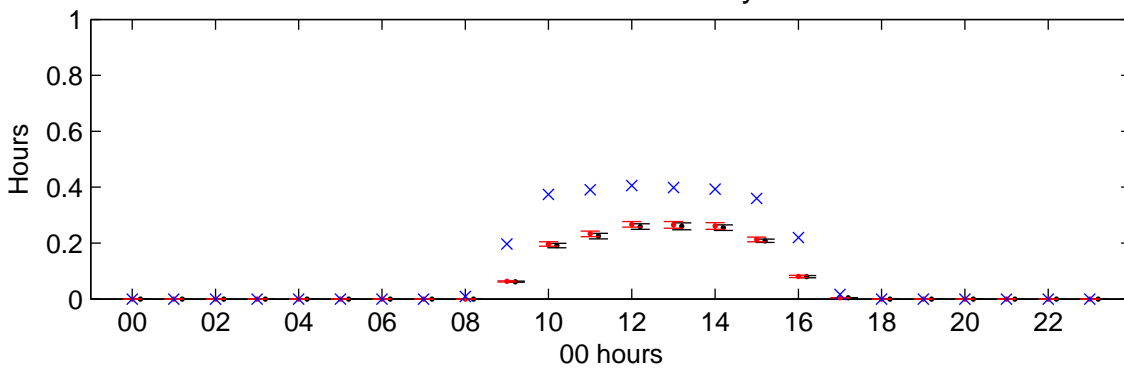

Heathrow (2050s) Medium High – hourly standard deviations

Temperature – January

Temperature – July

Sunshine – January

Sunshine – July