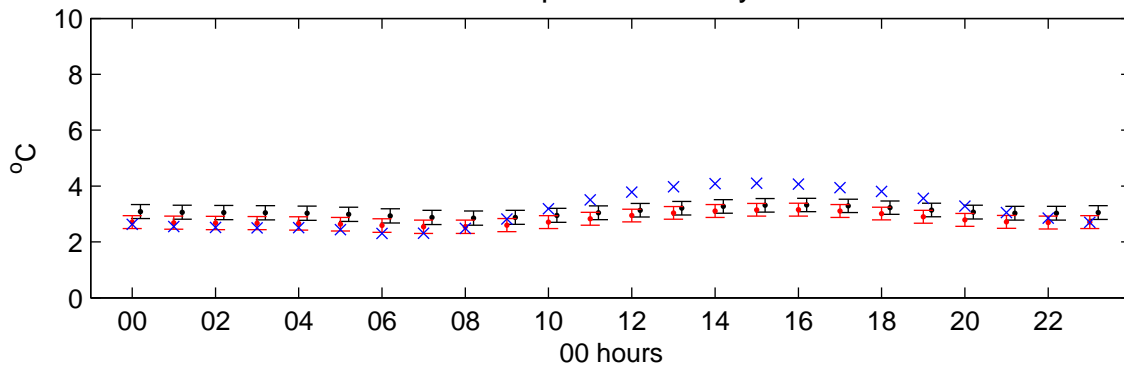

Heathrow (2050s) Medium High – hourly standard deviations

Temperature – January

Temperature – July

Sunshine – January

Sunshine – July