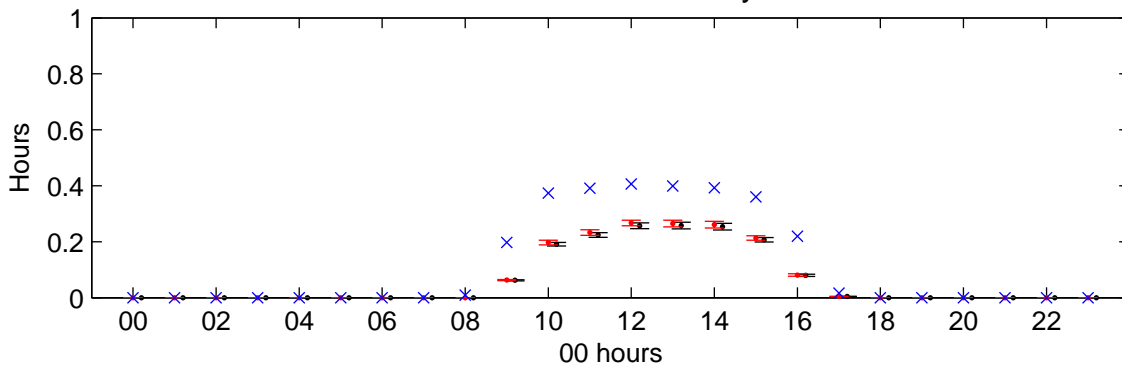

Sunshine – January