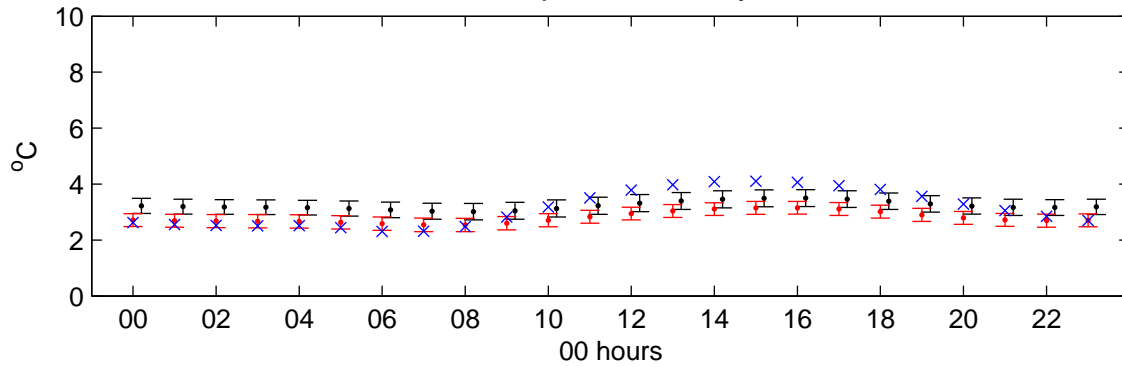

Temperature – July