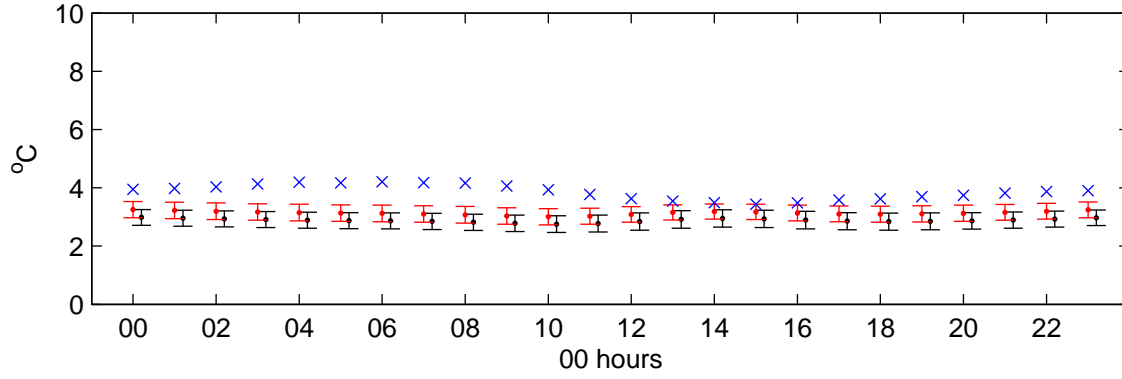

Heathrow (2080s) Low – hourly standard deviations

Temperature – January