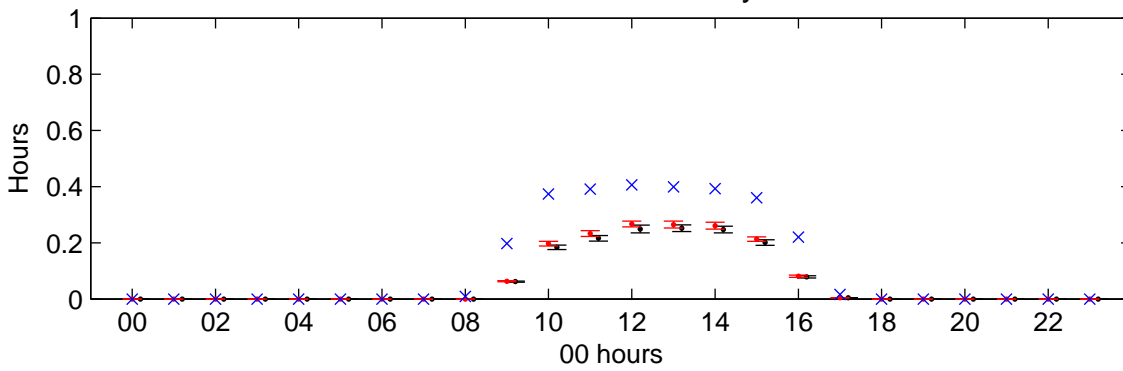

Heathrow (2080s) High – hourly standard deviations

Temperature – January

Temperature – July

Sunshine – January

Sunshine – July