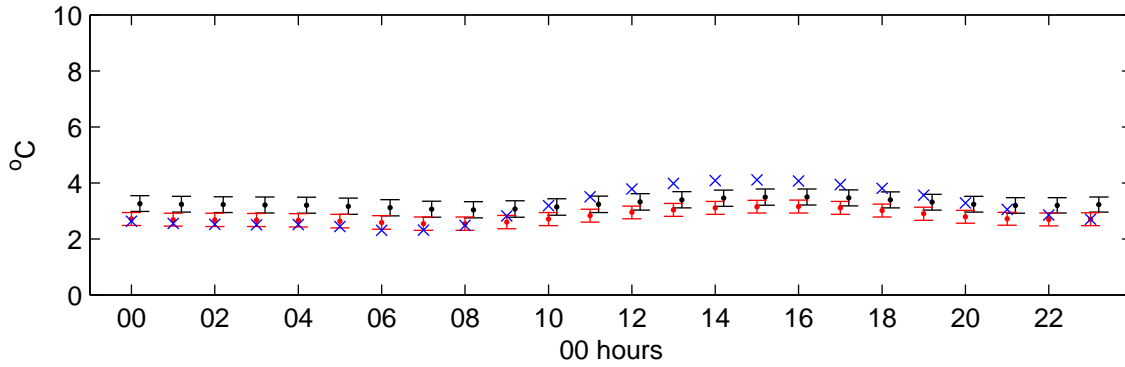

Heathrow (2050s) High – hourly standard deviations

Temperature – January

Temperature – July

Sunshine – January

Sunshine – July