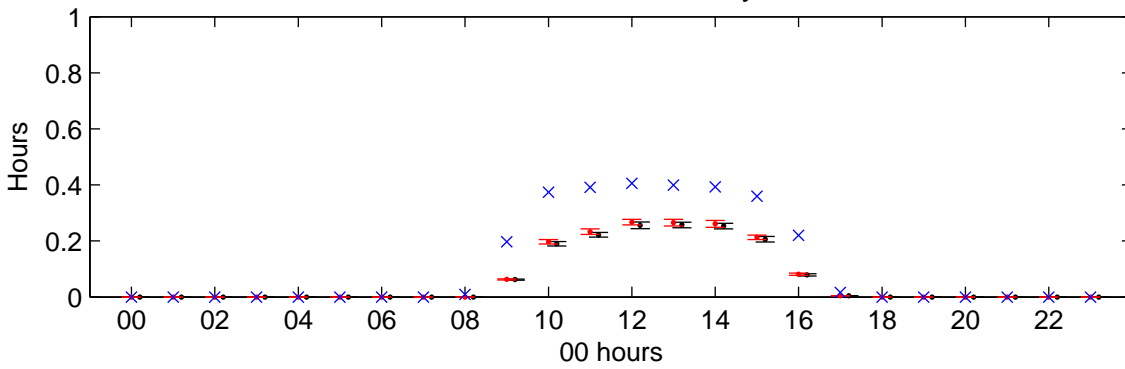

Heathrow (2050s) High – hourly standard deviations

Temperature – January

Temperature – July

Sunshine – January

Sunshine – July