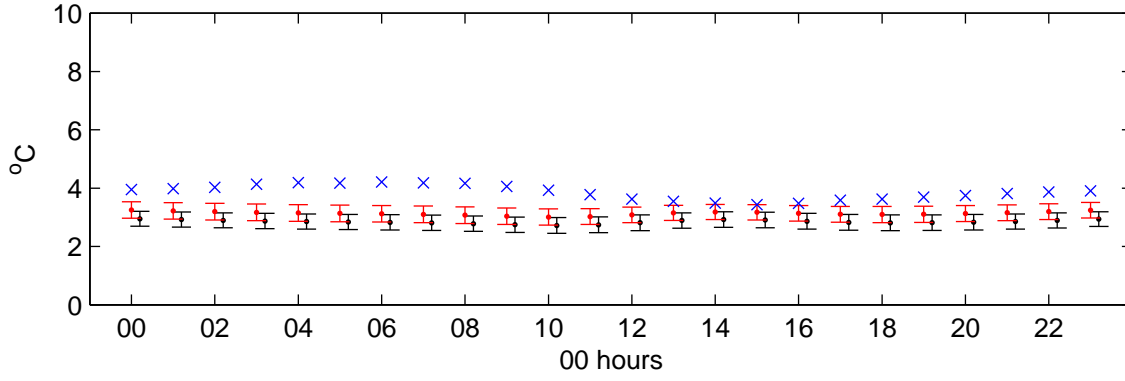

Heathrow (2050s) High – hourly standard deviations

Temperature – January

Temperature – July

Sunshine – January

Sunshine – July