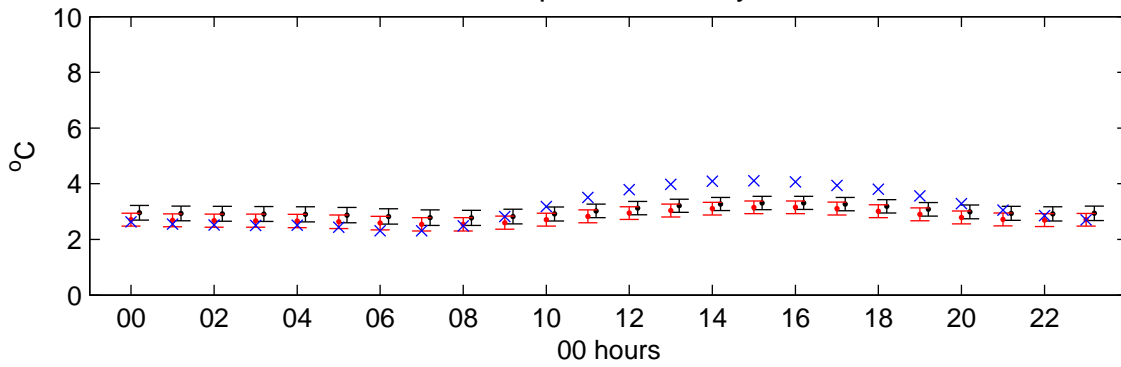

Heathrow (2020s) High – hourly standard deviations

Temperature – January

Temperature – July

Sunshine – January

Sunshine – July