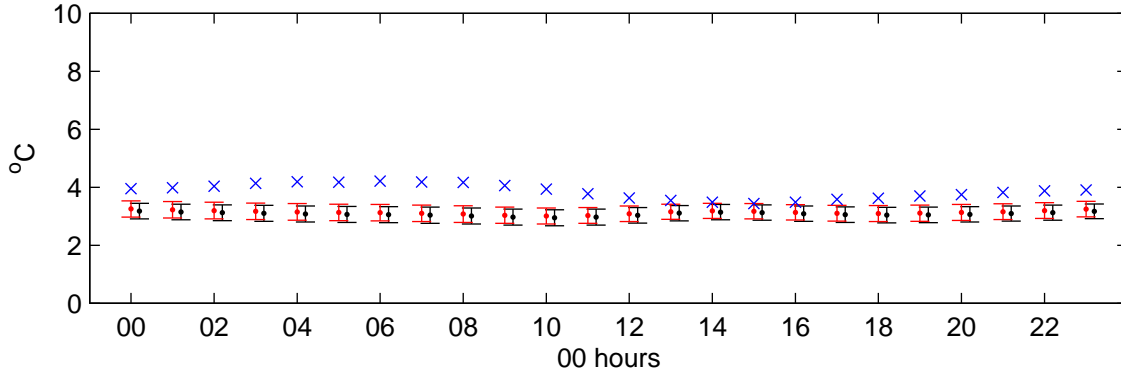

Heathrow (2020s) High – hourly standard deviations

Temperature – January

Temperature – July

Sunshine – January

Sunshine – July