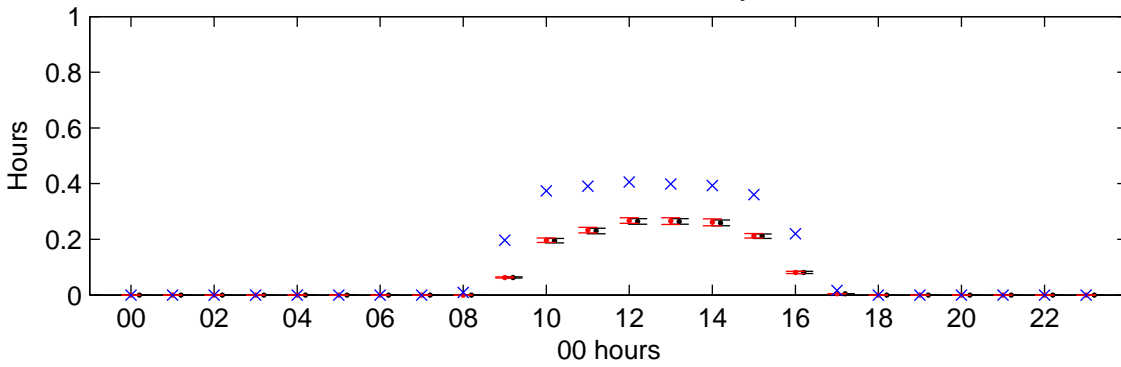

Heathrow (2020s) High – hourly standard deviations

Temperature – January

Temperature – July

Sunshine – January

Sunshine – July