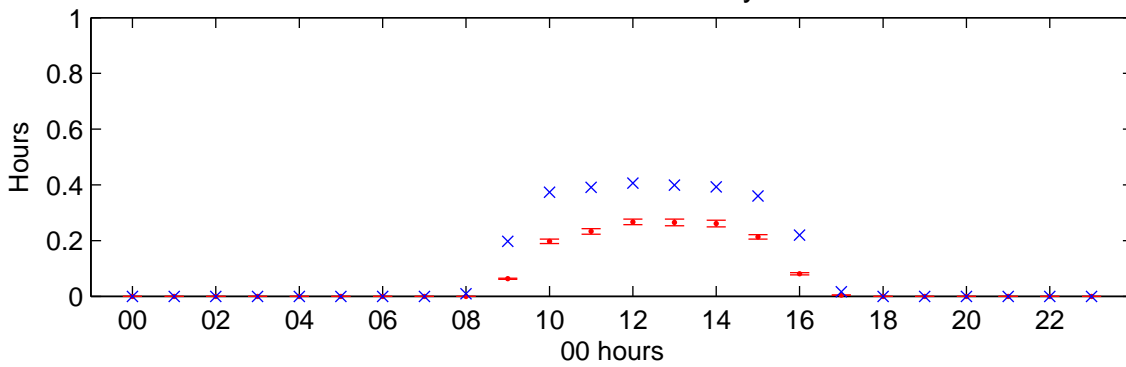

Heathrow Validation – hourly standard deviation

Temperature – January

Temperature – July

Sunshine – January

Sunshine – July