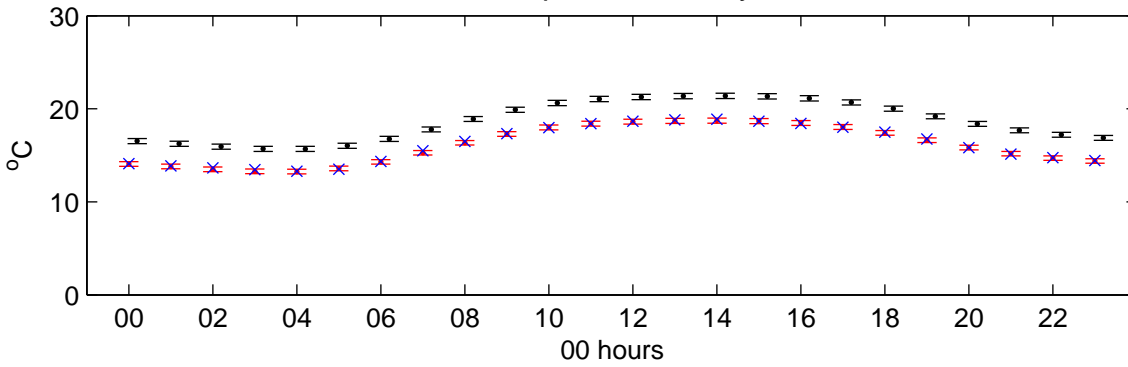

Temperature – July