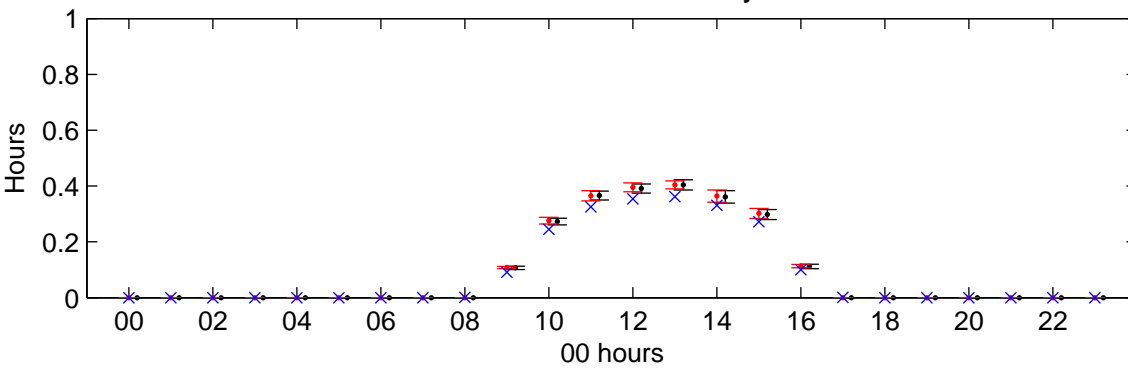

Sunshine – January