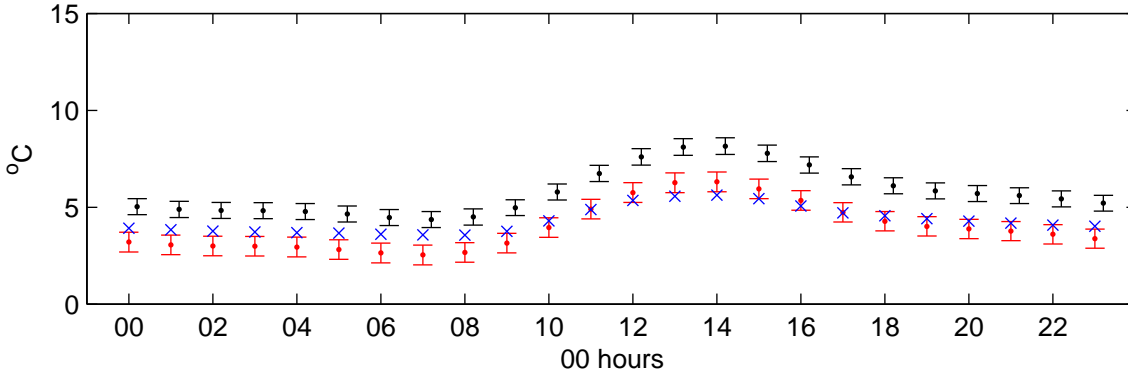

Hemsby (2080s) Medium Low – hourly means

Temperature – January