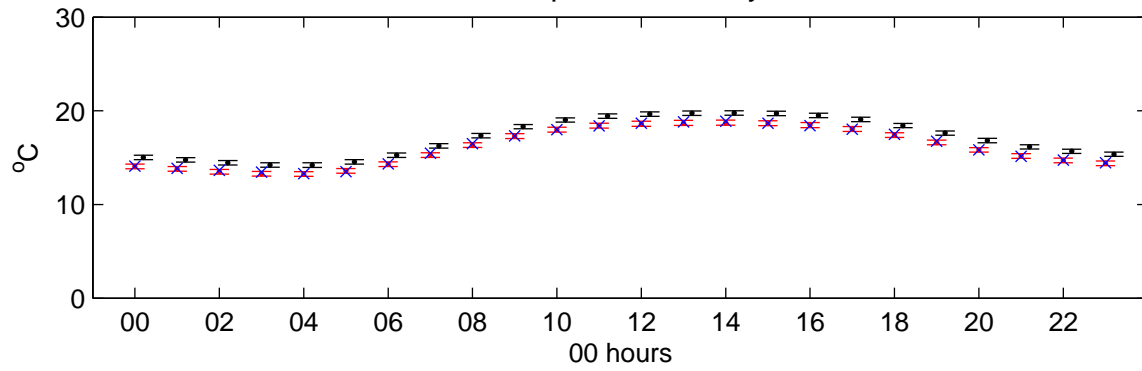

Temperature – July