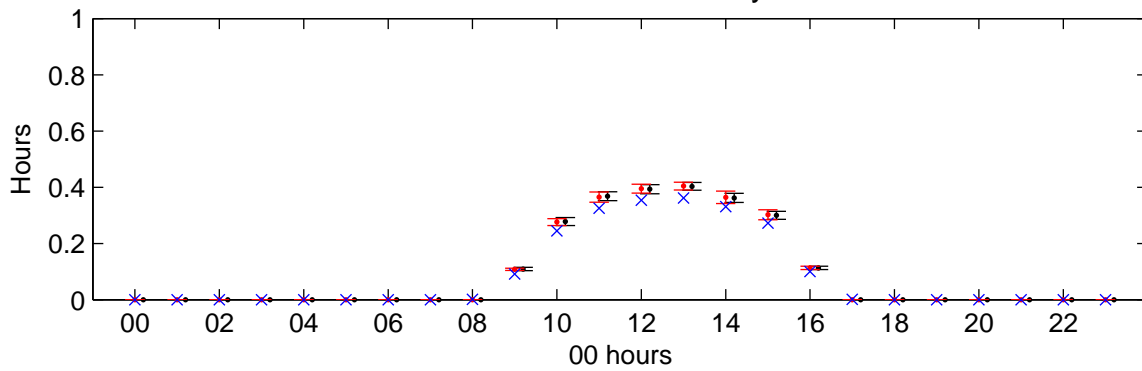

Sunshine – January