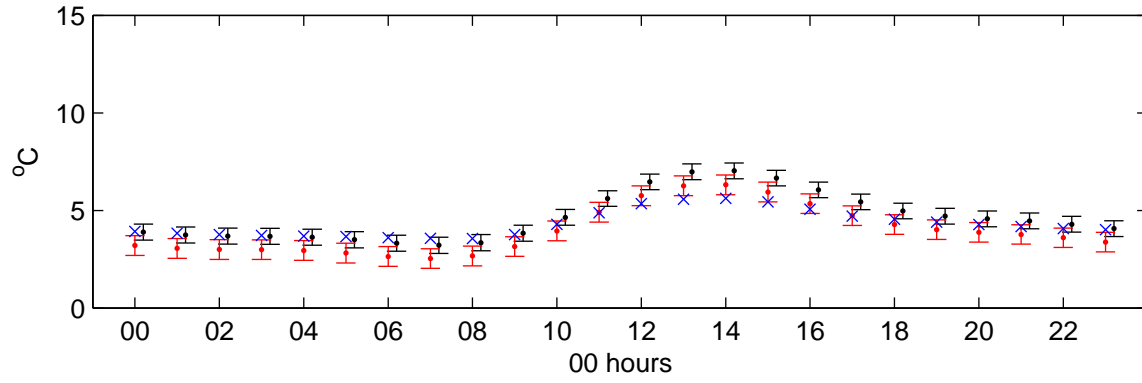

Hemsby (2020s) Medium High – hourly means

Temperature – January