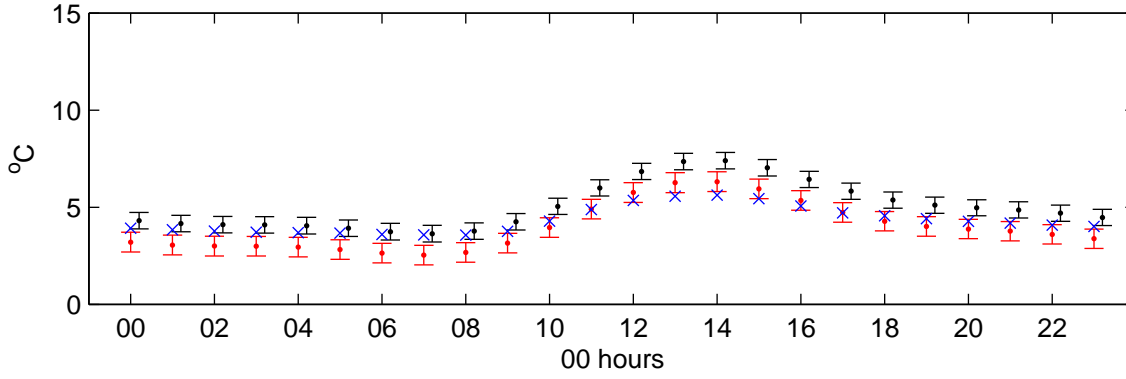

Hemsby (2050s) Low – hourly means

Temperature – January

Temperature – July

Sunshine – January

Sunshine – July