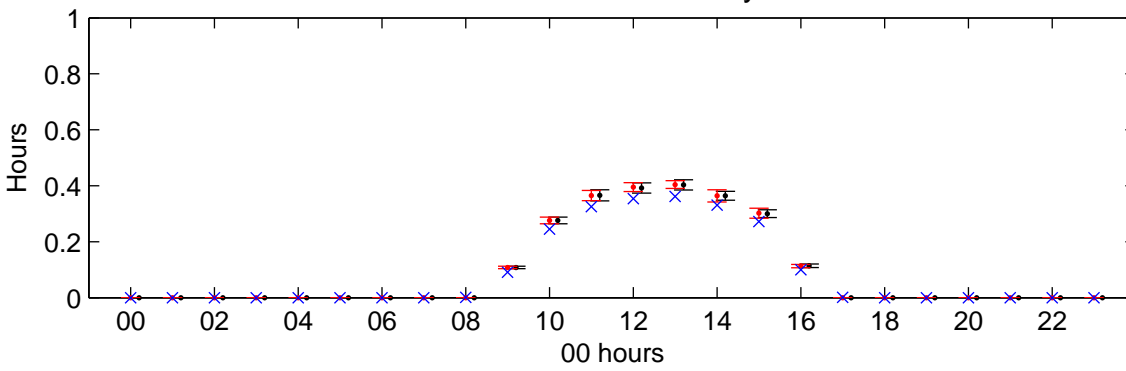

Hemsby (2050s) Low – hourly means

Temperature – January

Temperature – July

Sunshine – January

Sunshine – July