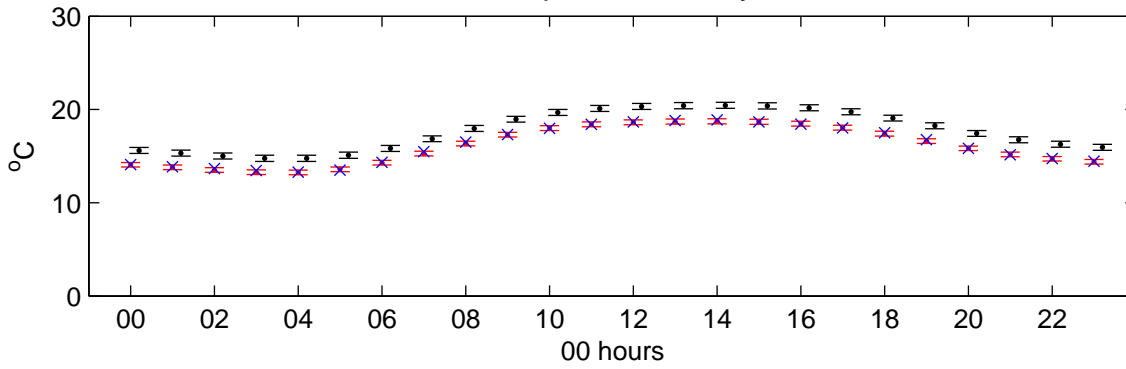

Hemsby (2050s) Low – hourly means

Temperature – January

Temperature – July

Sunshine – January

Sunshine – July