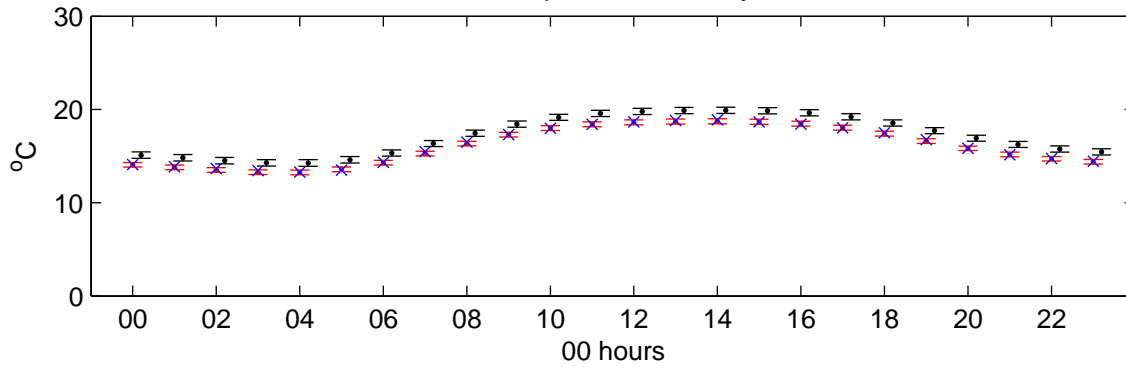

Hemsby (2020s) High – hourly means

Temperature – January

Temperature – July

Sunshine – January

Sunshine – July