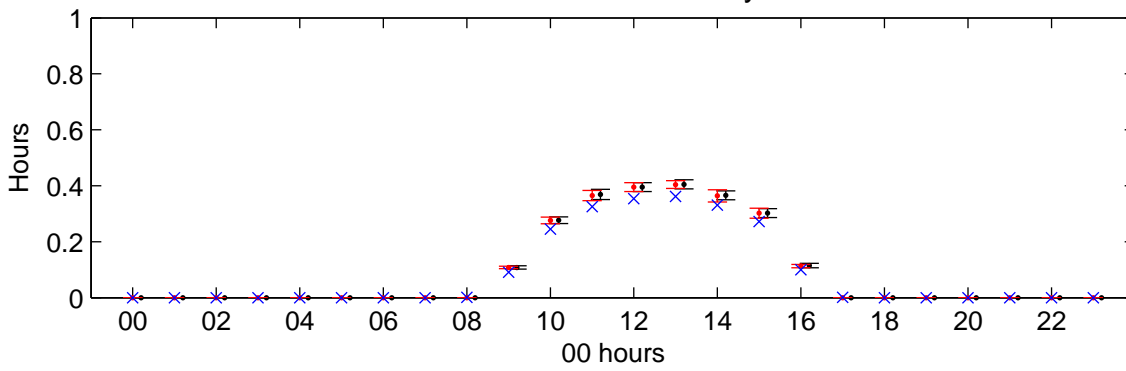

Hemsby (2020s) High – hourly means

Temperature – January

Temperature – July

Sunshine – January

Sunshine – July