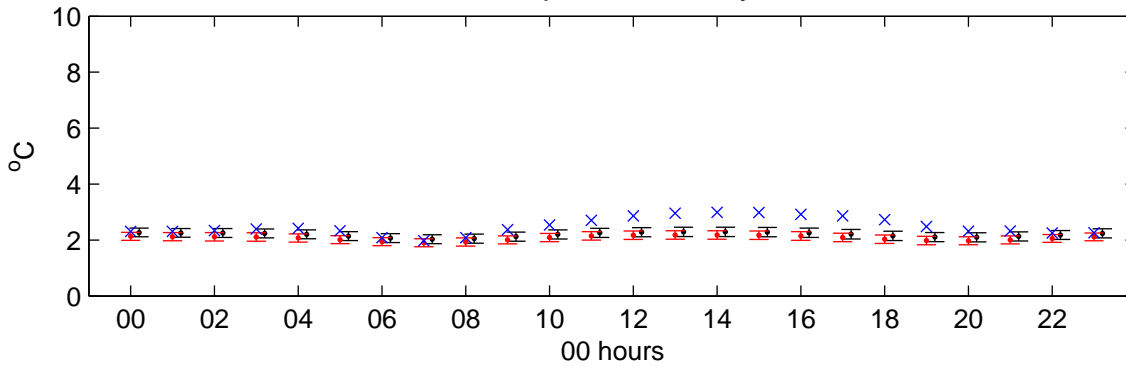

Temperature – July