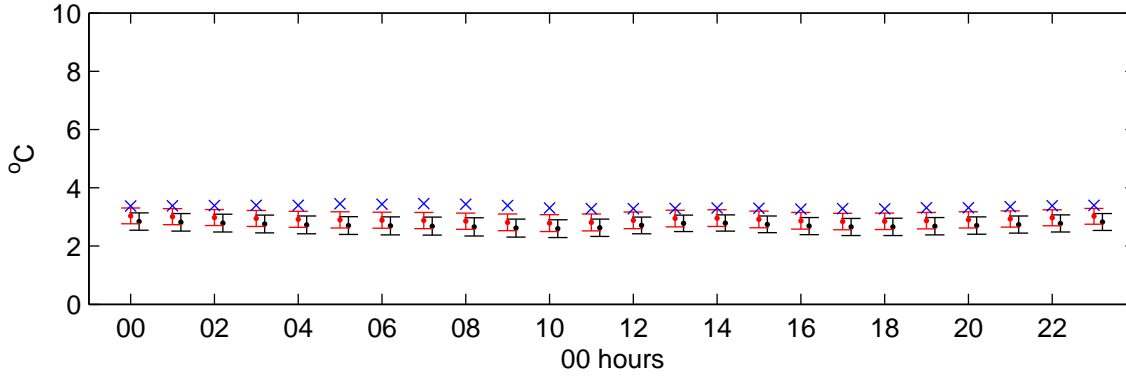

Hemsby (2050s) Medium Low – hourly standard deviations

Temperature – January