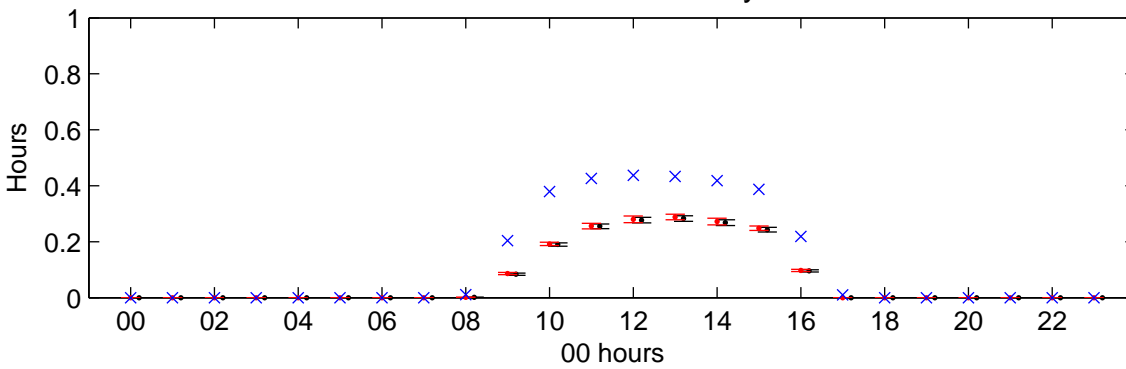

Sunshine – January