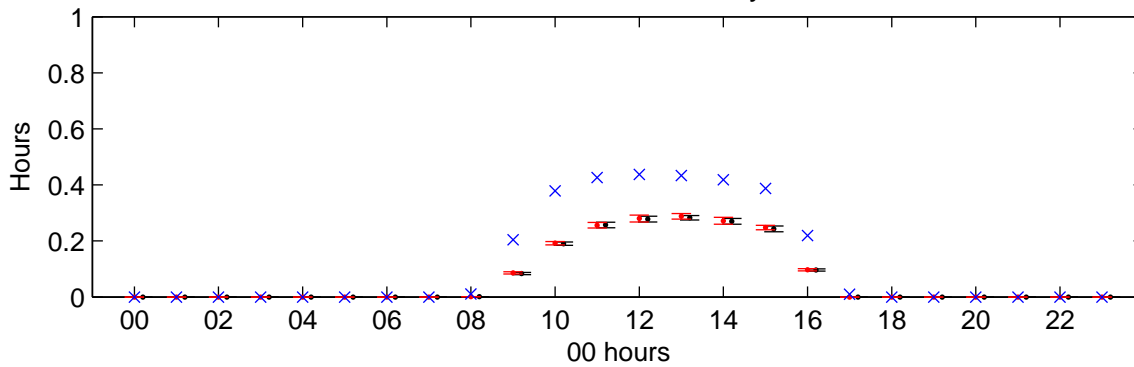

Hemsby (2050s) Medium High – hourly standard deviations

Temperature – January

Temperature – July

Sunshine – January

Sunshine – July