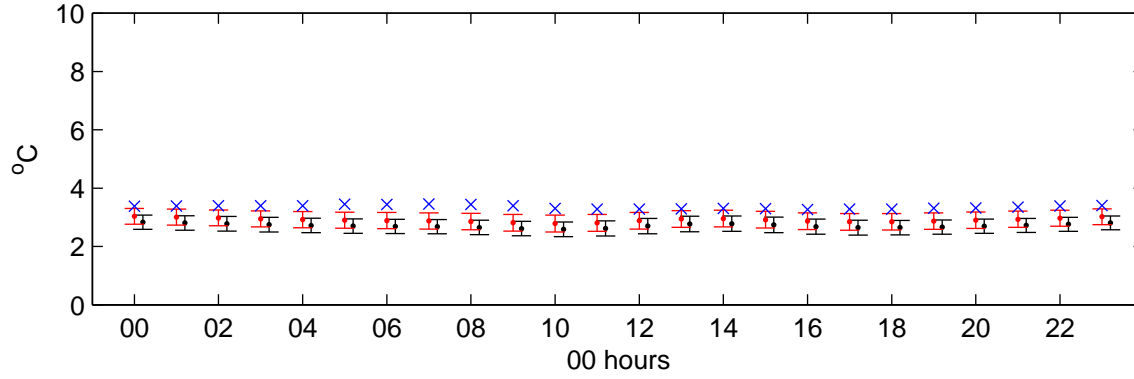

Hemsby (2050s) Medium High – hourly standard deviations

Temperature – January

Temperature – July

Sunshine – January

Sunshine – July