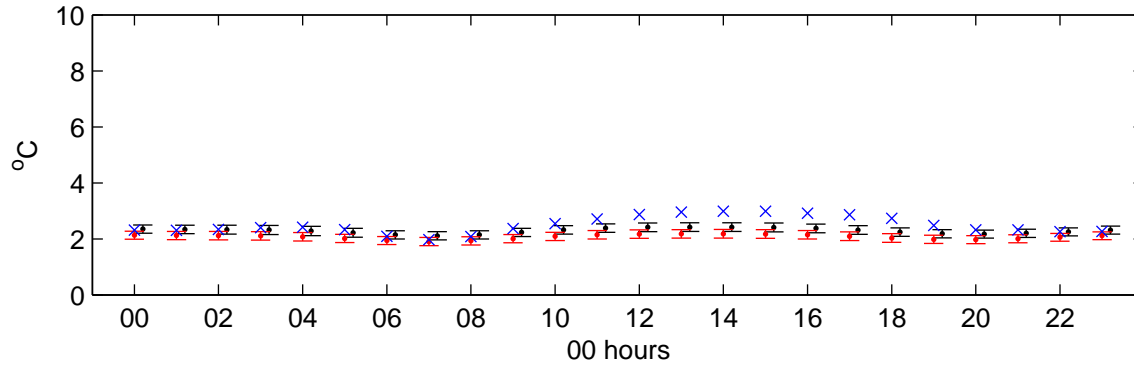

Hemsby (2050s) Medium High – hourly standard deviations

Temperature – January

Temperature – July

Sunshine – January

Sunshine – July