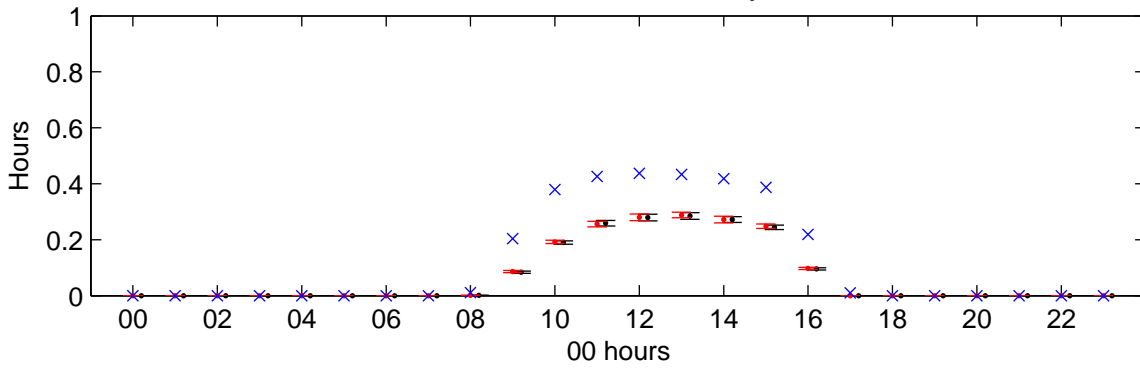

Hemsby (2080s) Low – hourly standard deviations

Temperature – January

Temperature – July

Sunshine – January

Sunshine – July